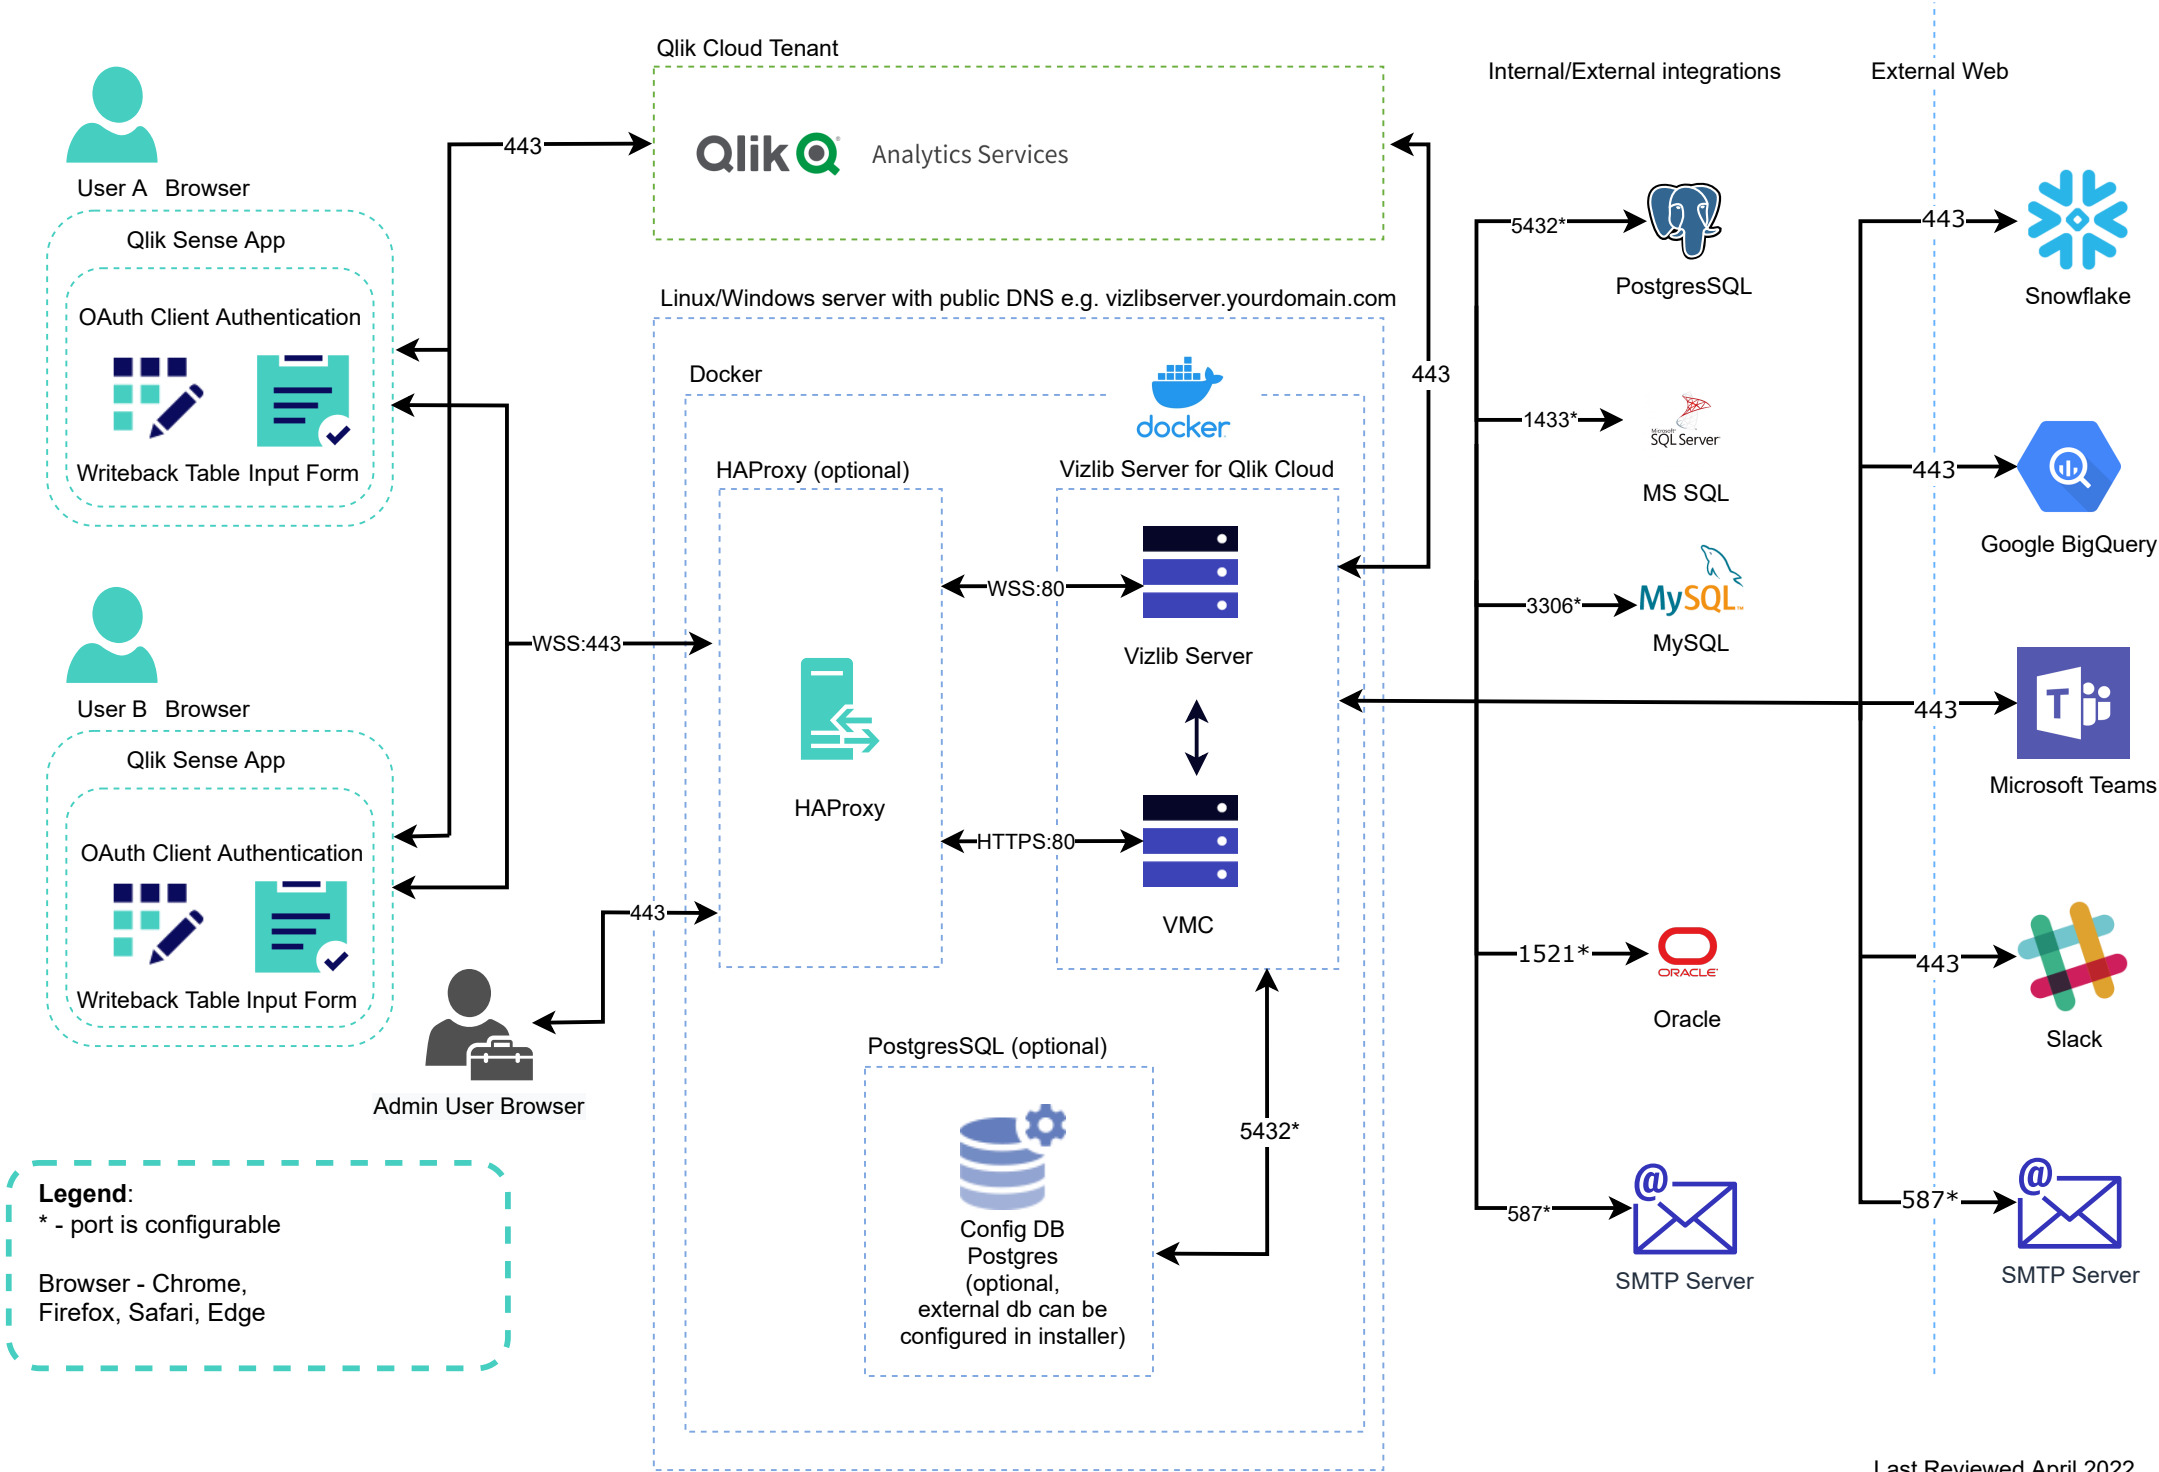

Vizlib Collaboration Enterprise - Single Node

Legend:

* - port is configurable, except ports used by Qlik Sense Enterprise

Browser - Chrome, Edge, Firefox, Safari

Vizlib Collaboration Enterprise - Multi Node with load balancing nodes

Vizlib Server Enterprise - Multi Node with Dedicated Server

Vizlib Server Enterprise- Single Node with Reverse Proxy

Vizlib Server for Qlik Cloud - Docker container

Vizlib Server Online