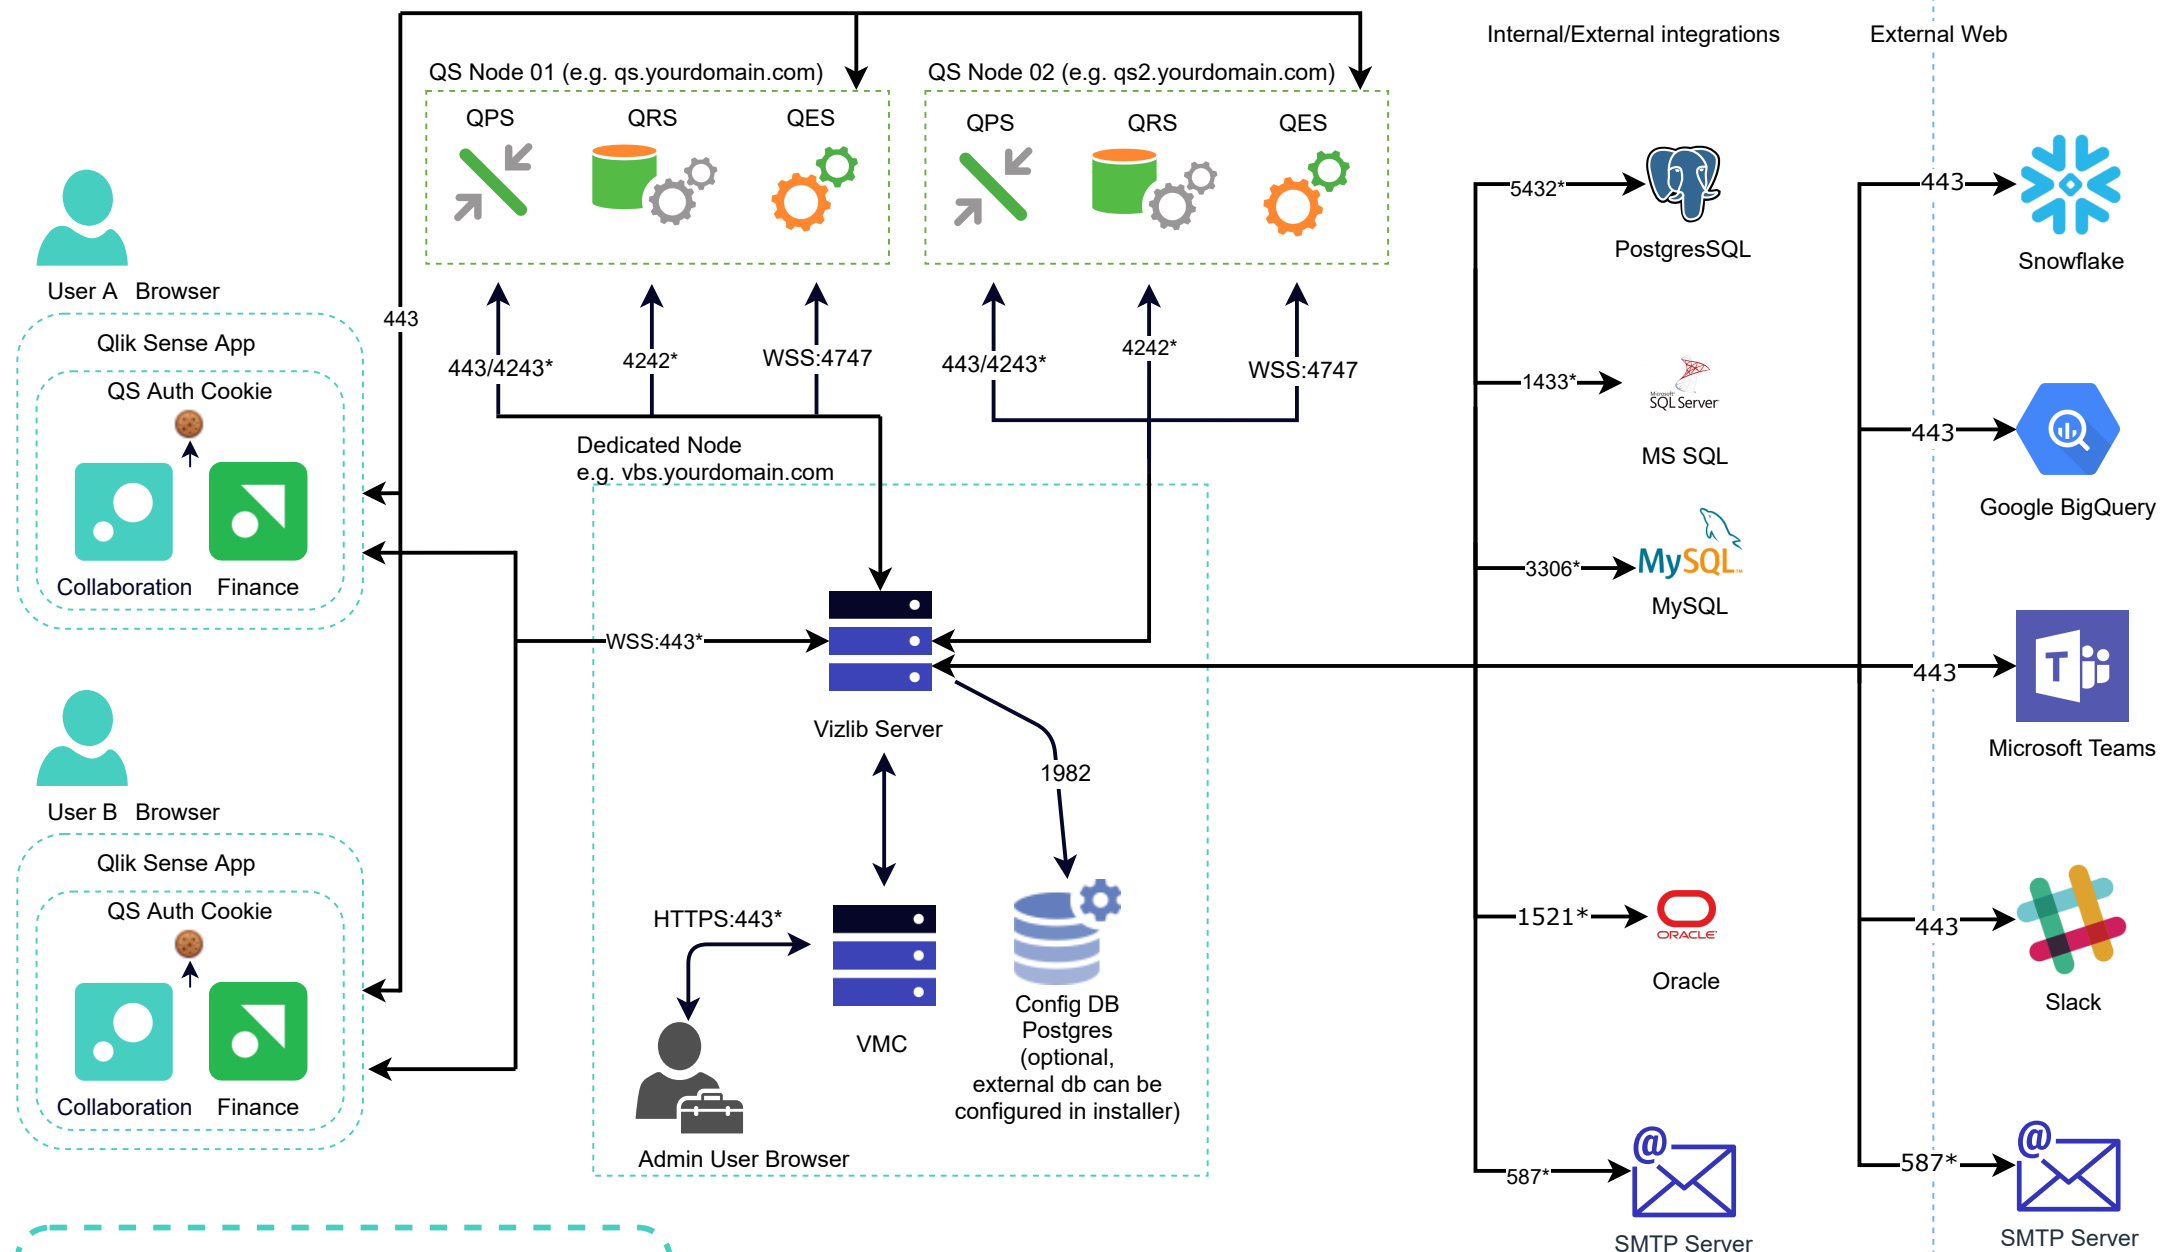

Vizlib Collaboration Enterprise - Single Node

Legend:

* - port is configurable, except ports used by Qlik Sense Enterprise

Browser - Chrome, Edge, Firefox, Safari

Vizlib Collaboration Enterprise - Multi Node with load balancing nodes

Vizlib Server Enterprise - Multi Node with Dedicated Server

Vizlib Server Enterprise- Single Node with Reverse Proxy

Vizlib Server for Qlik Cloud - Docker container

Vizlib Server Online