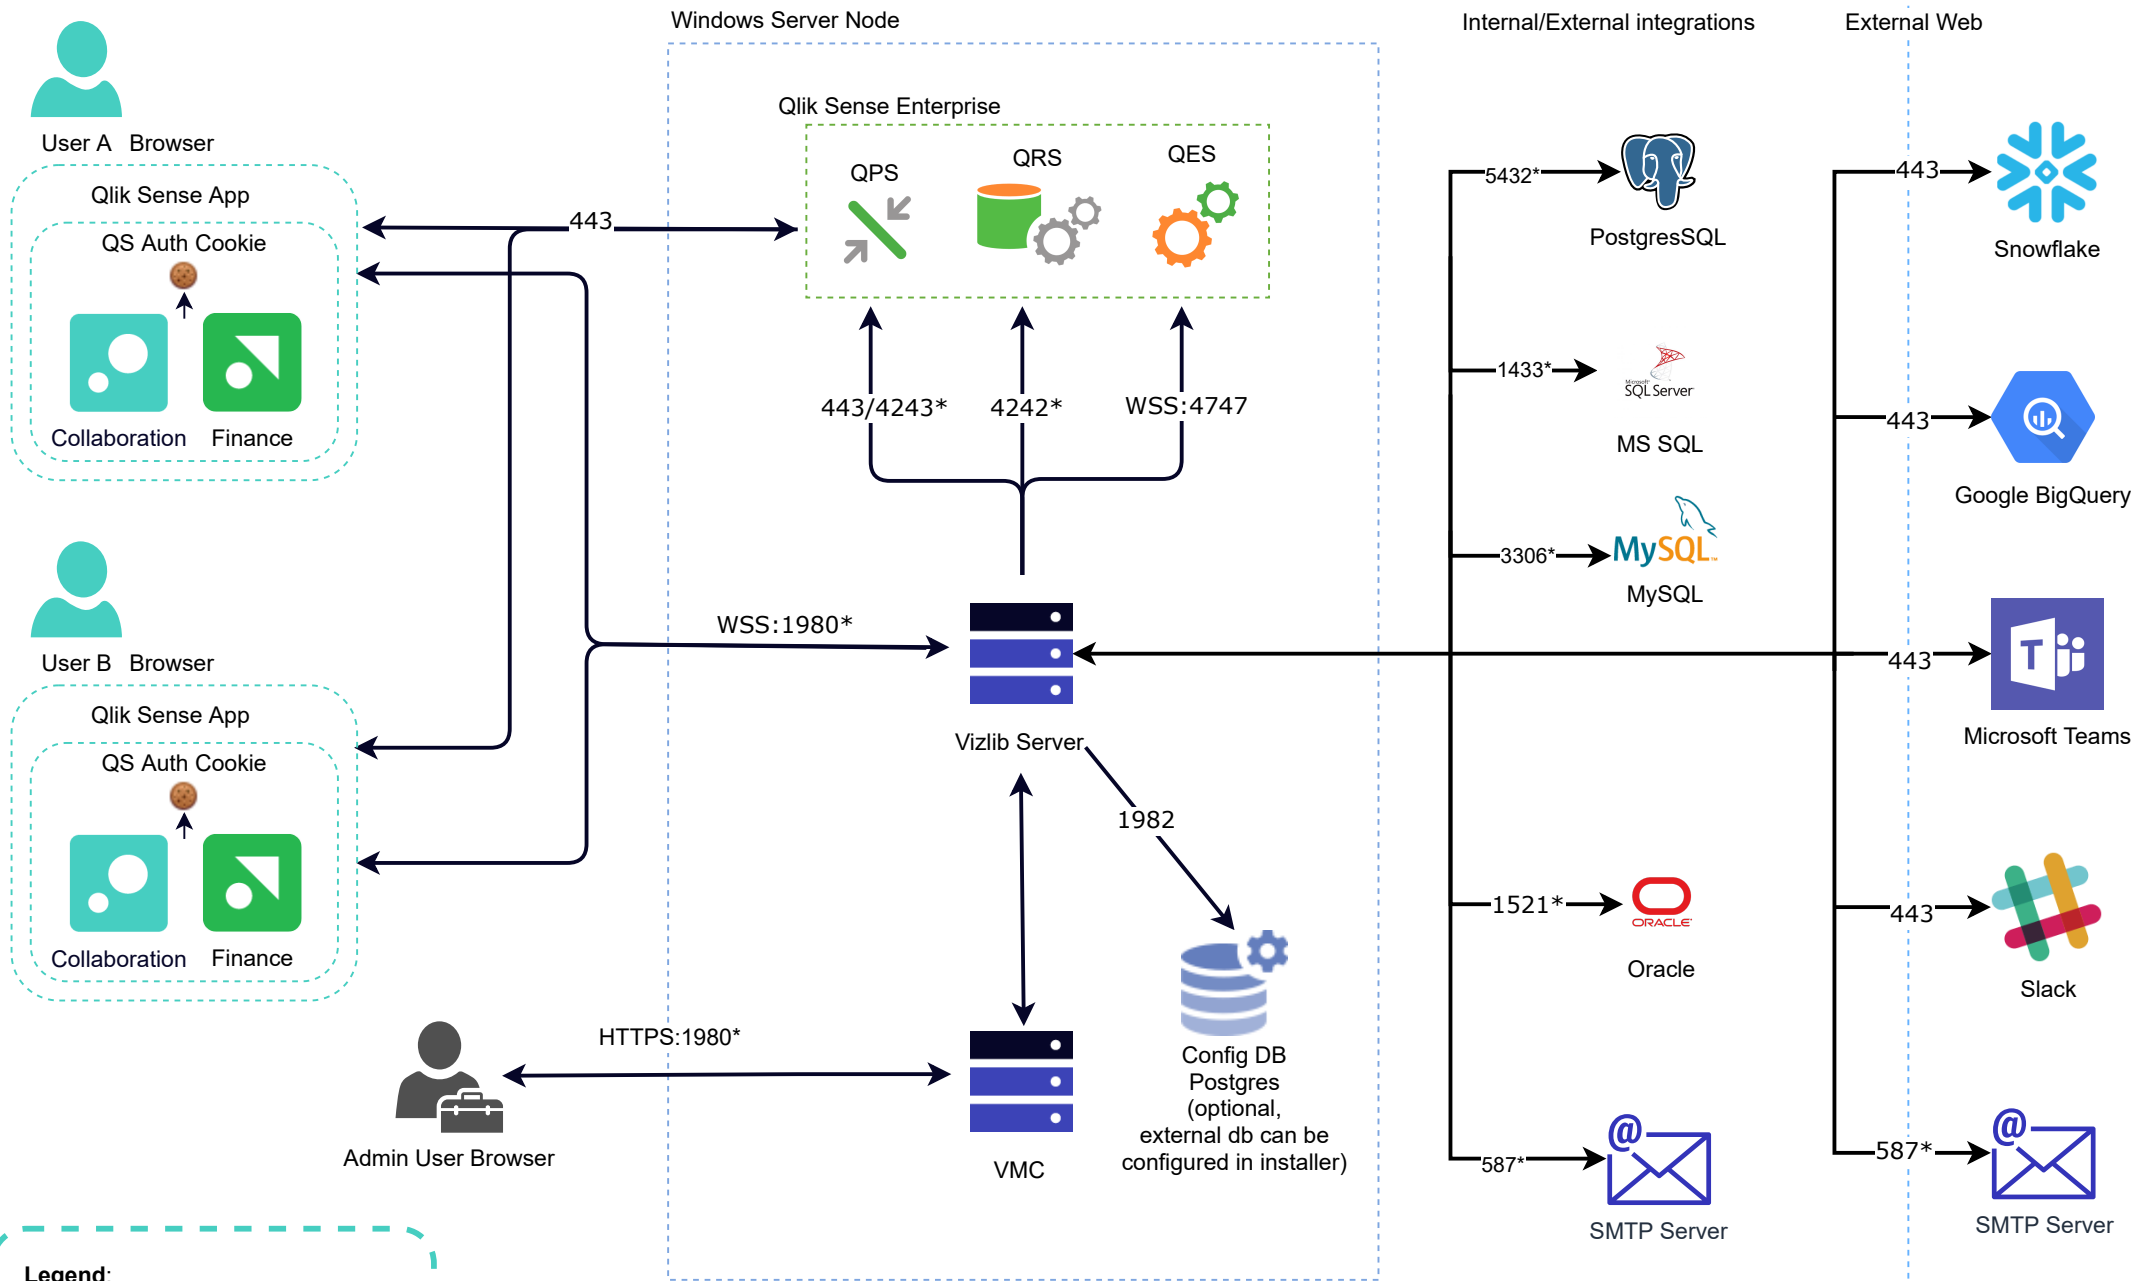

Vizlib Collaboration Enterprise - Single Node

Legend:

* - port is configurable, except ports used by Qlik Sense Enterprise

Browser - Chrome, Edge, Firefox, Safari

Vizlib Collaboration Enterprise - Multi Node with load balancing nodes

Vizlib Server Enterprise - Multi Node with Dedicated Server

Vizlib Server Enterprise- Single Node with Reverse Proxy

Vizlib Server for Qlik Cloud - Docker container

Vizlib Server Online