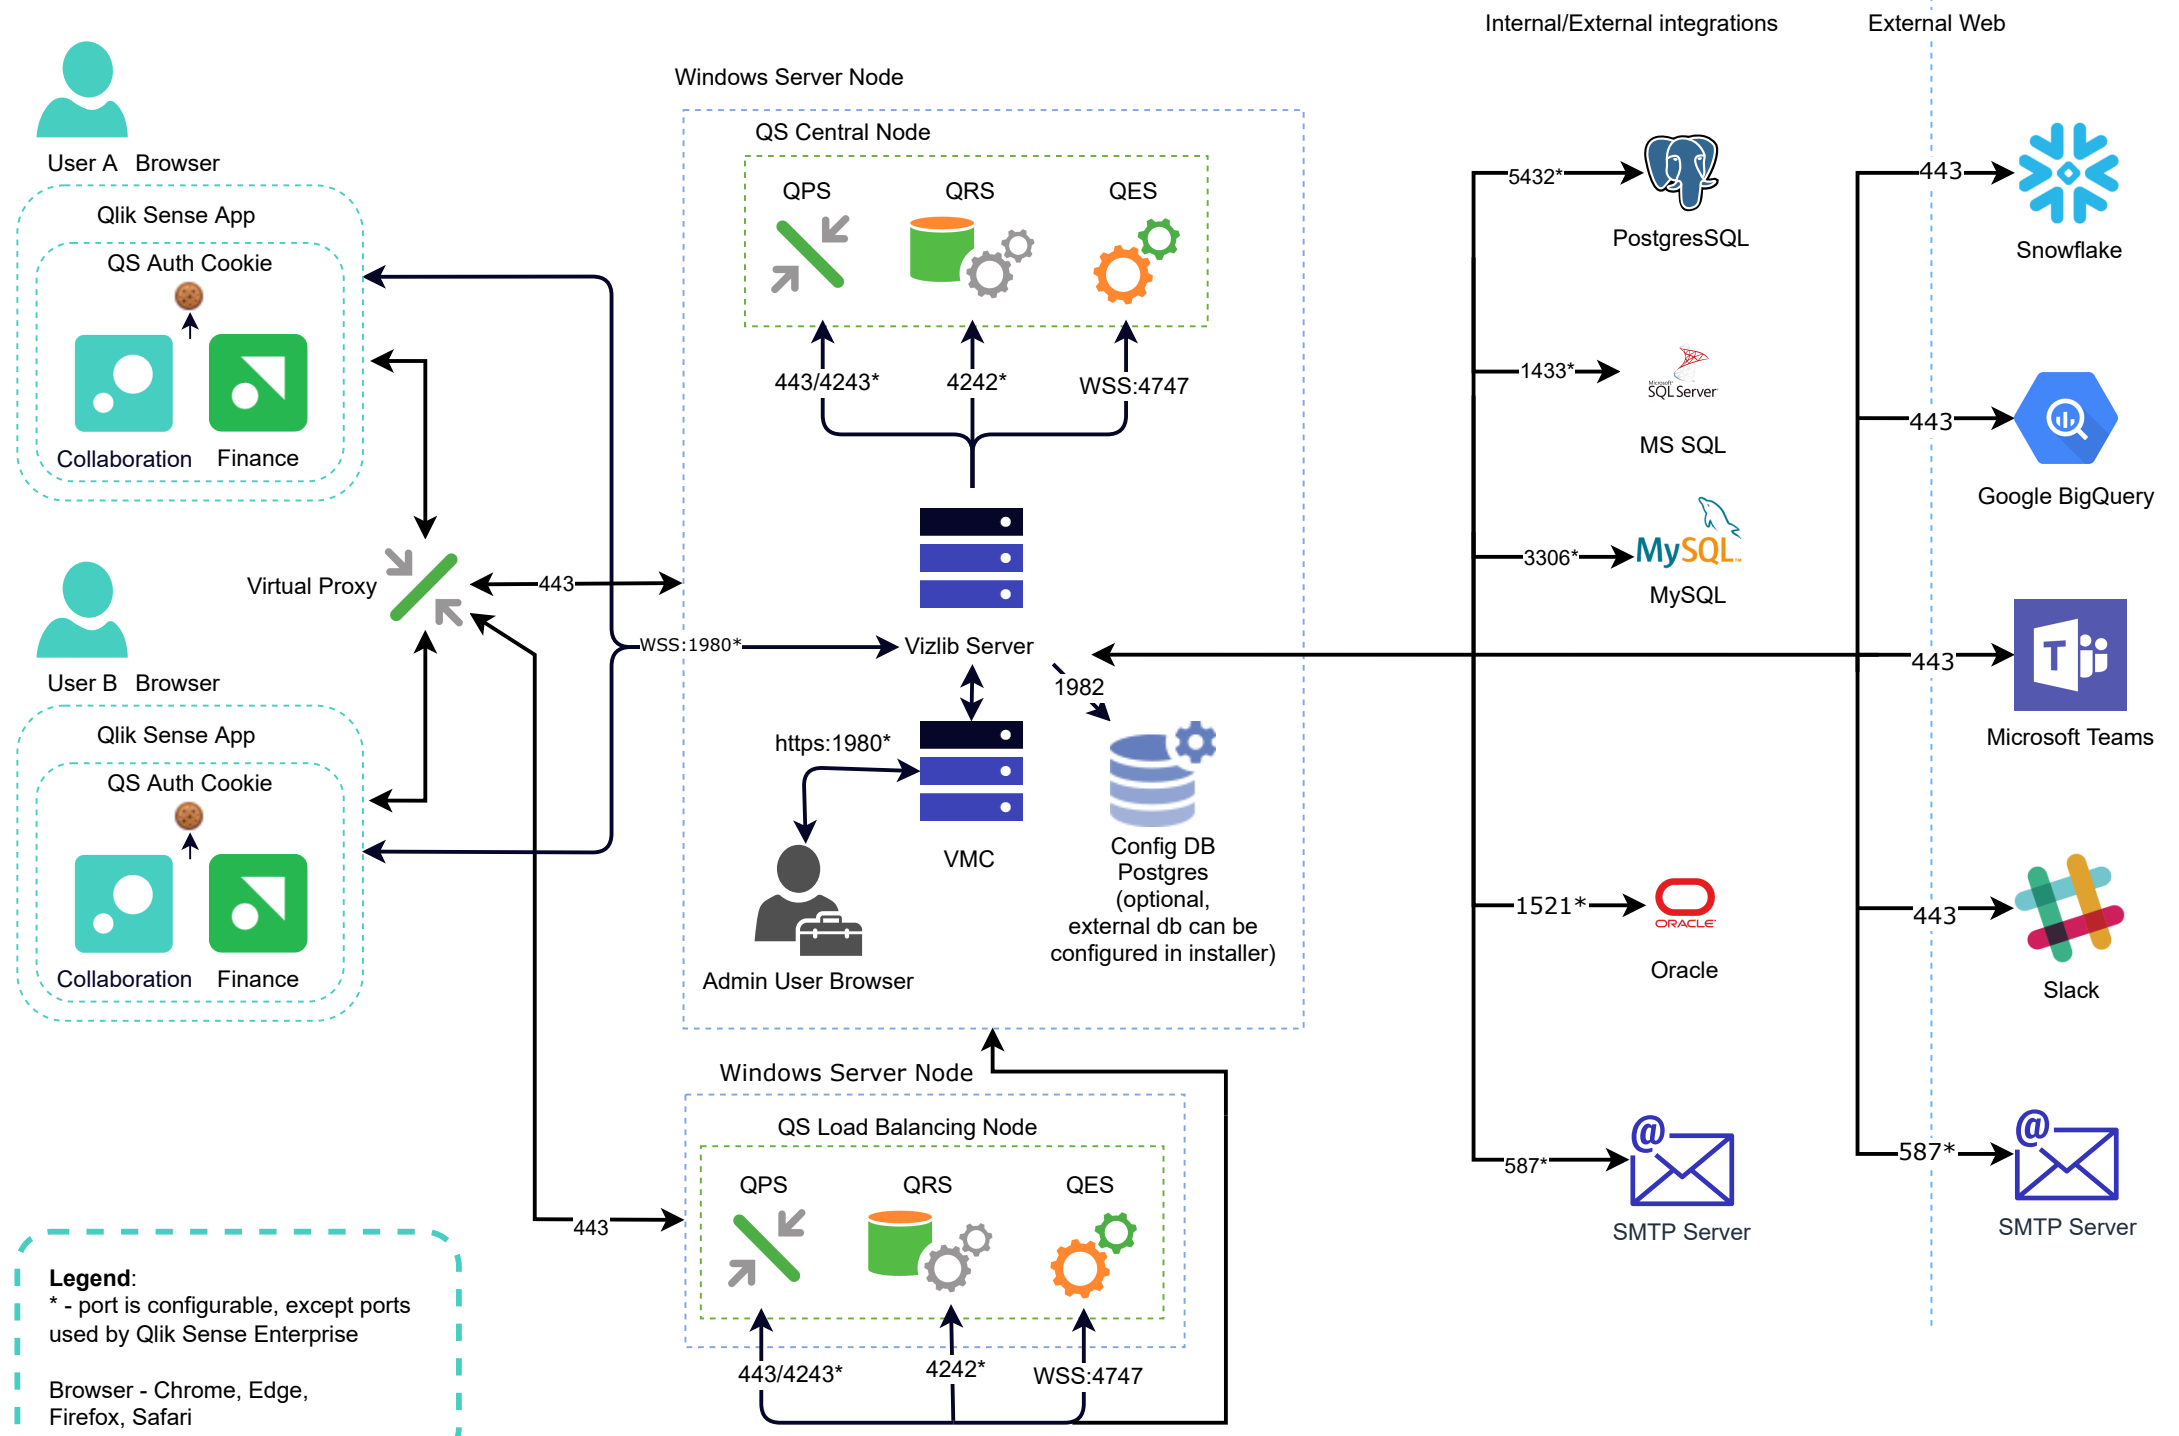

Vizlib Collaboration Enterprise - Single Node

Legend:

* - port is configurable, except ports used by Qlik Sense Enterprise

Browser - Chrome, Edge, Firefox, Safari

Vizlib Collaboration Enterprise - Multi Node with load balancing nodes

Vizlib Server Enterprise - Multi Node with Dedicated Server

Vizlib Server Enterprise- Single Node with Reverse Proxy

Vizlib Server for Qlik Cloud - Docker container

Vizlib Server Online