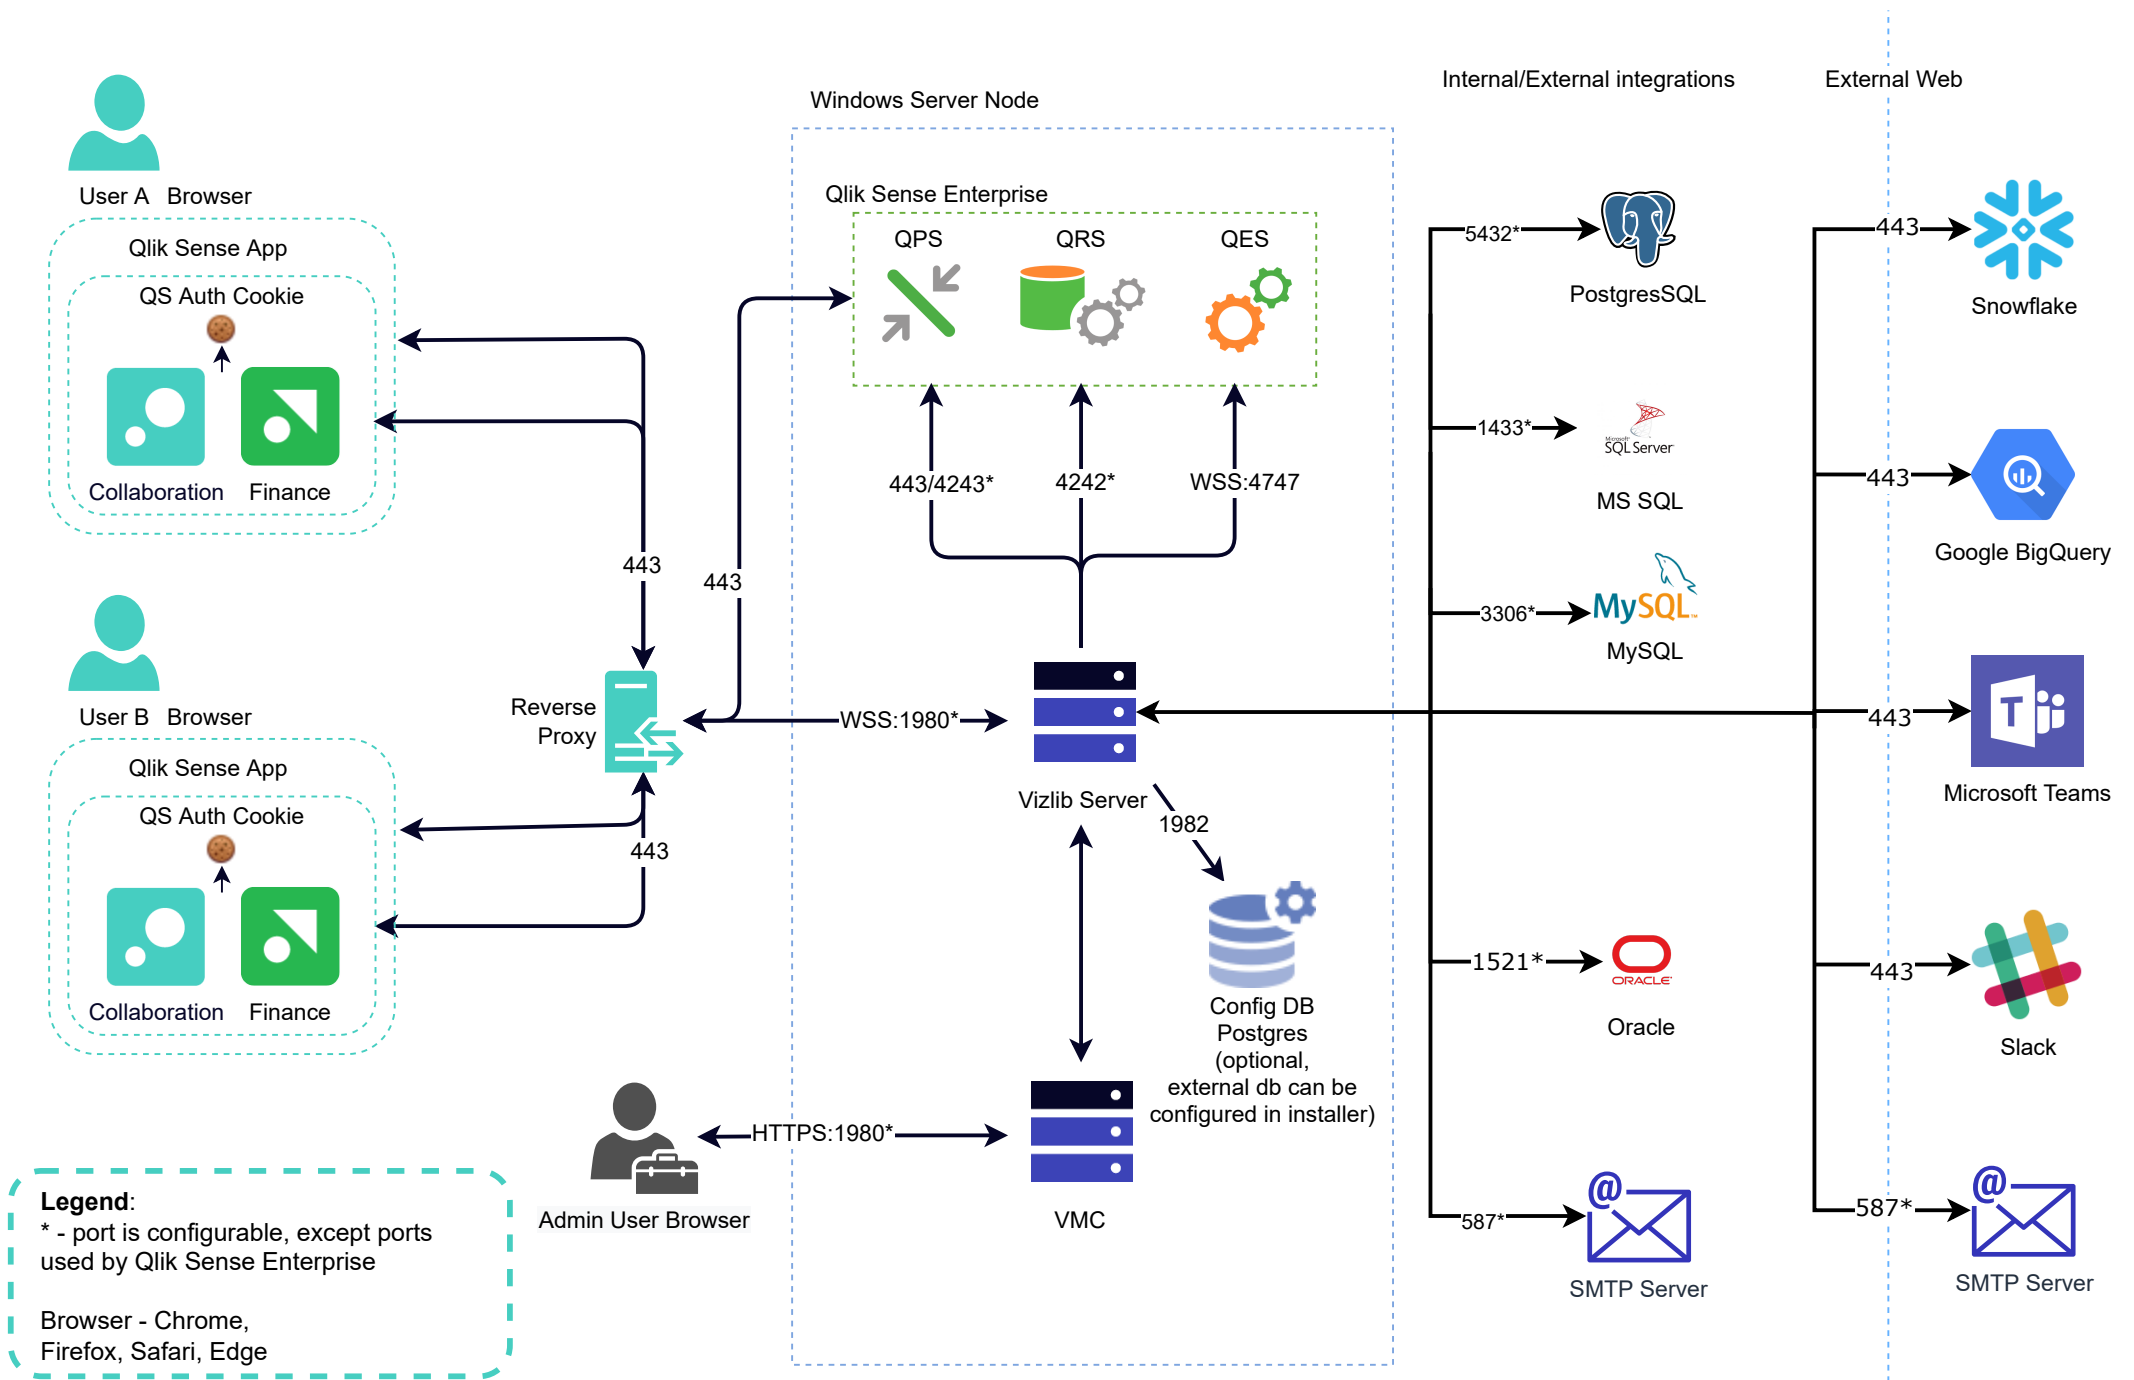

Vizlib Collaboration Enterprise - Single Node

Legend:

* - port is configurable, except ports used by Qlik Sense Enterprise

Browser - Chrome, Edge, Firefox, Safari

Vizlib Collaboration Enterprise - Multi Node with load balancing nodes

Vizlib Server Enterprise - Multi Node with Dedicated Server

Vizlib Server Enterprise- Single Node with Reverse Proxy

Vizlib Server for Qlik Cloud - Docker container

Vizlib Server Online