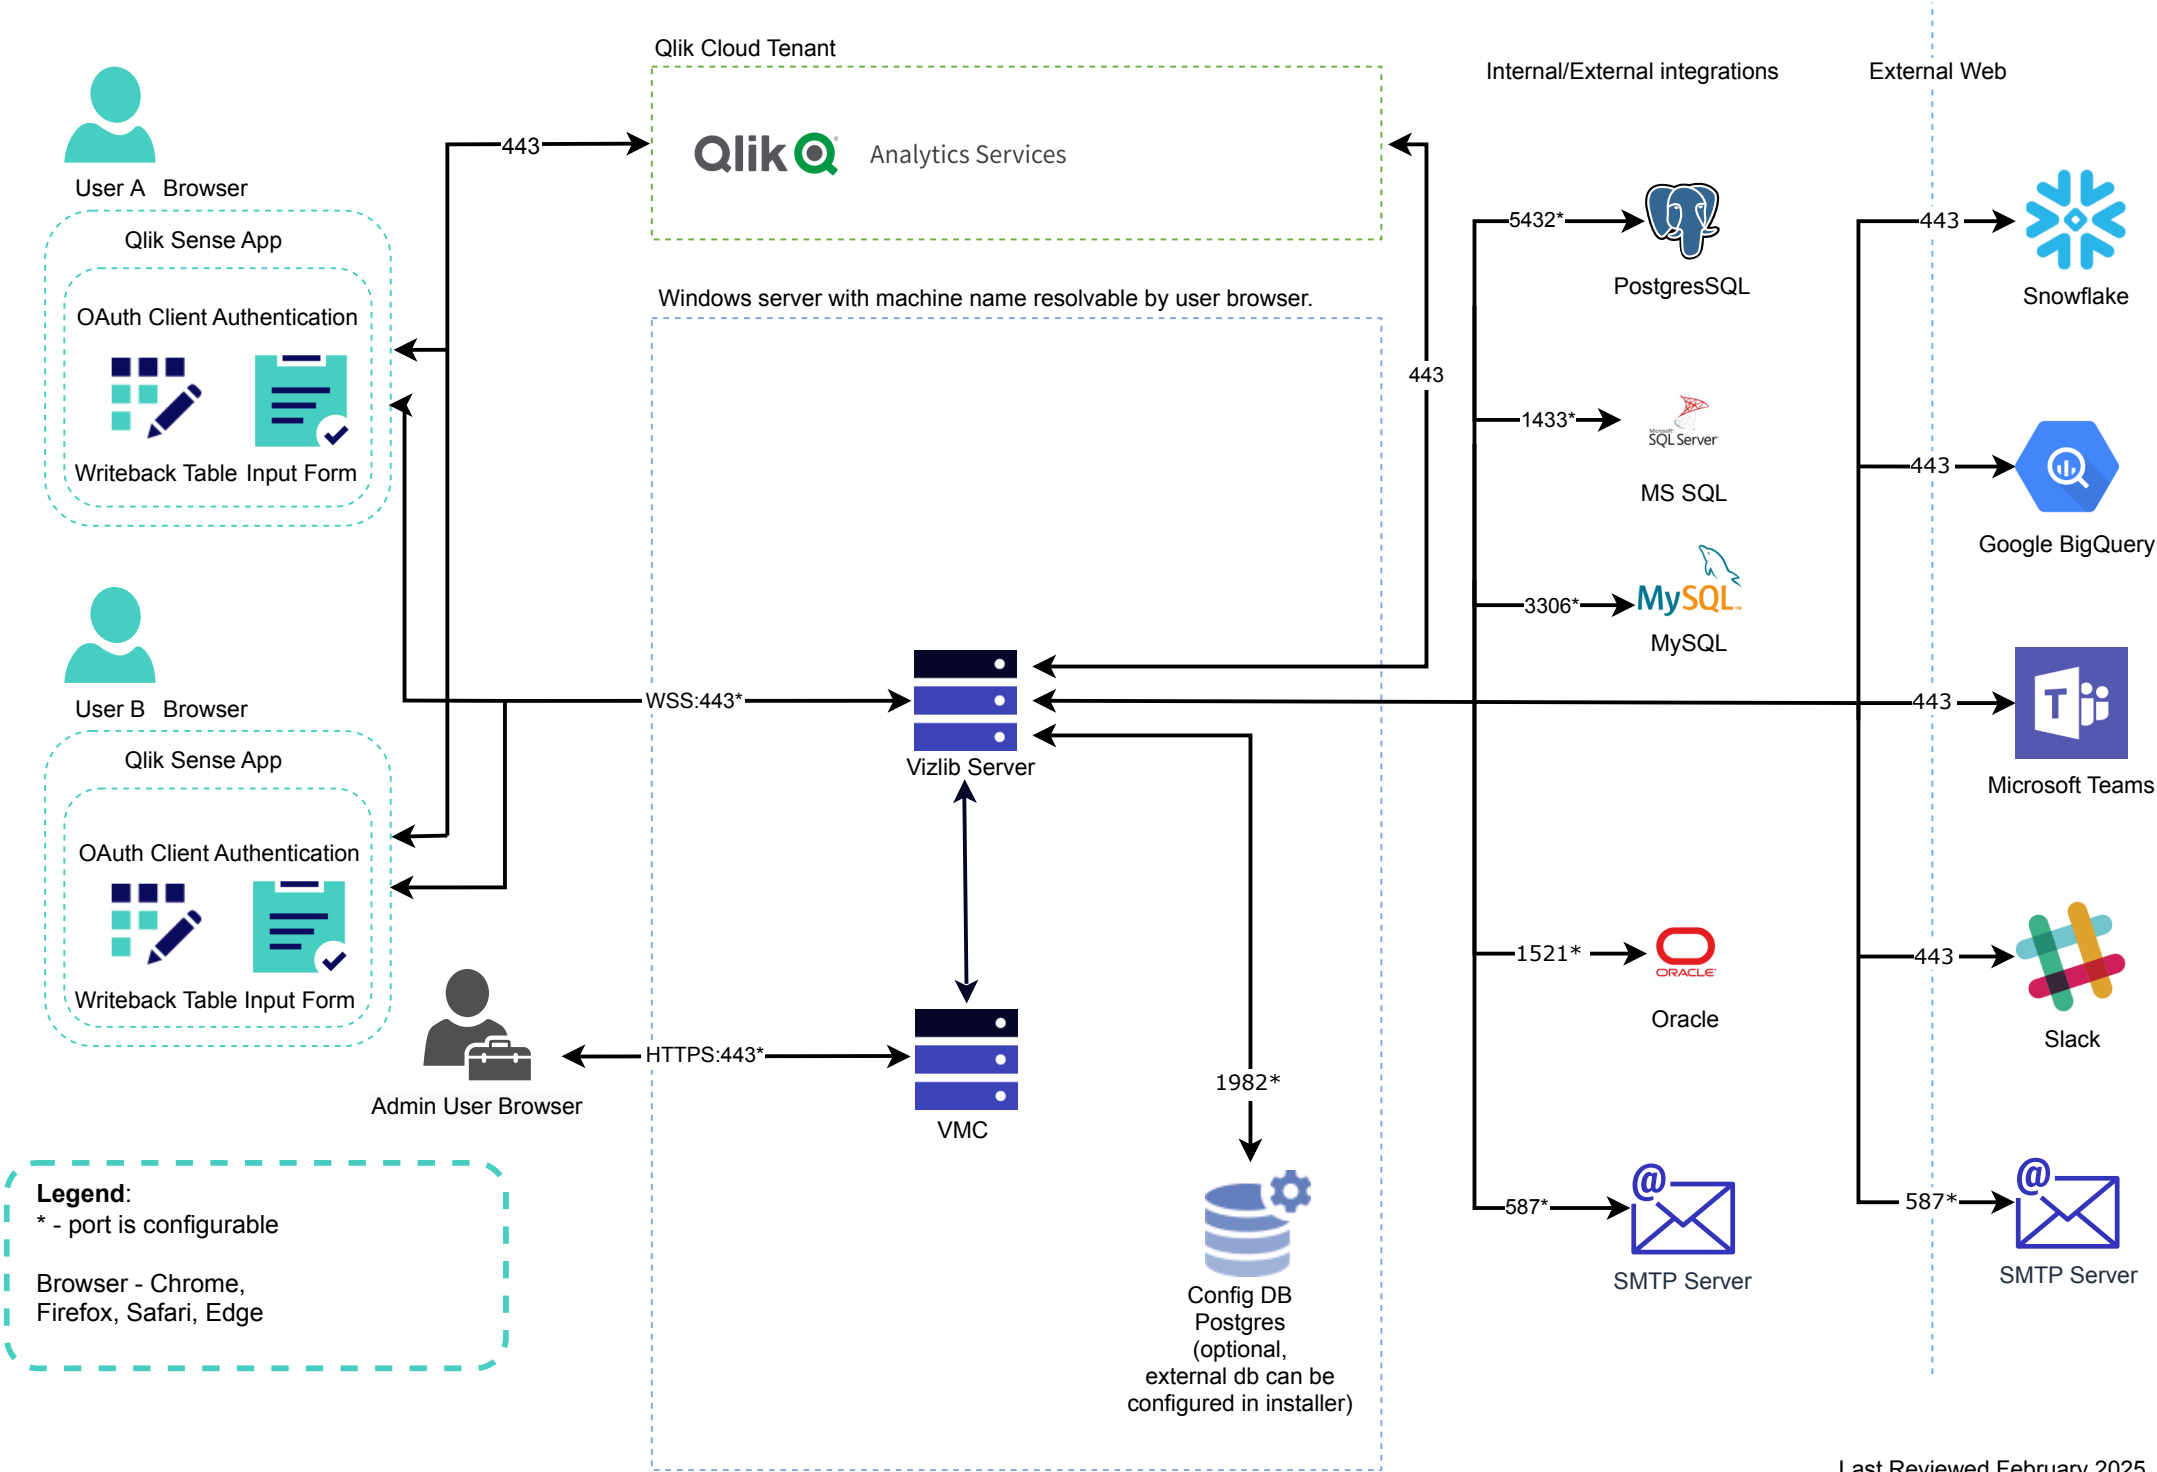

Vizlib Collaboration Enterprise - Single Node

Legend:
 * - port is configurable, except ports used by Qlik Sense Enterprise

Browser - Chrome, Edge, Firefox, Safari

Vizlib Collaboration Enterprise - Multi Node with load balancing nodes

Vizlib Server Enterprise - Multi Node with Dedicated Server

Legend:
 * - port is configurable
 Prerequisites:
 - QMC Virtual Proxy / Advanced / Session Cookie Domain configured (e.g. yourdomain.com)

Vizlib Server Enterprise- Single Node with Reverse Proxy

Vizlib Server for Qlik Cloud - Windows Installer

Vizlib Server for Qlik Cloud - Docker container

Vizlib Server Online