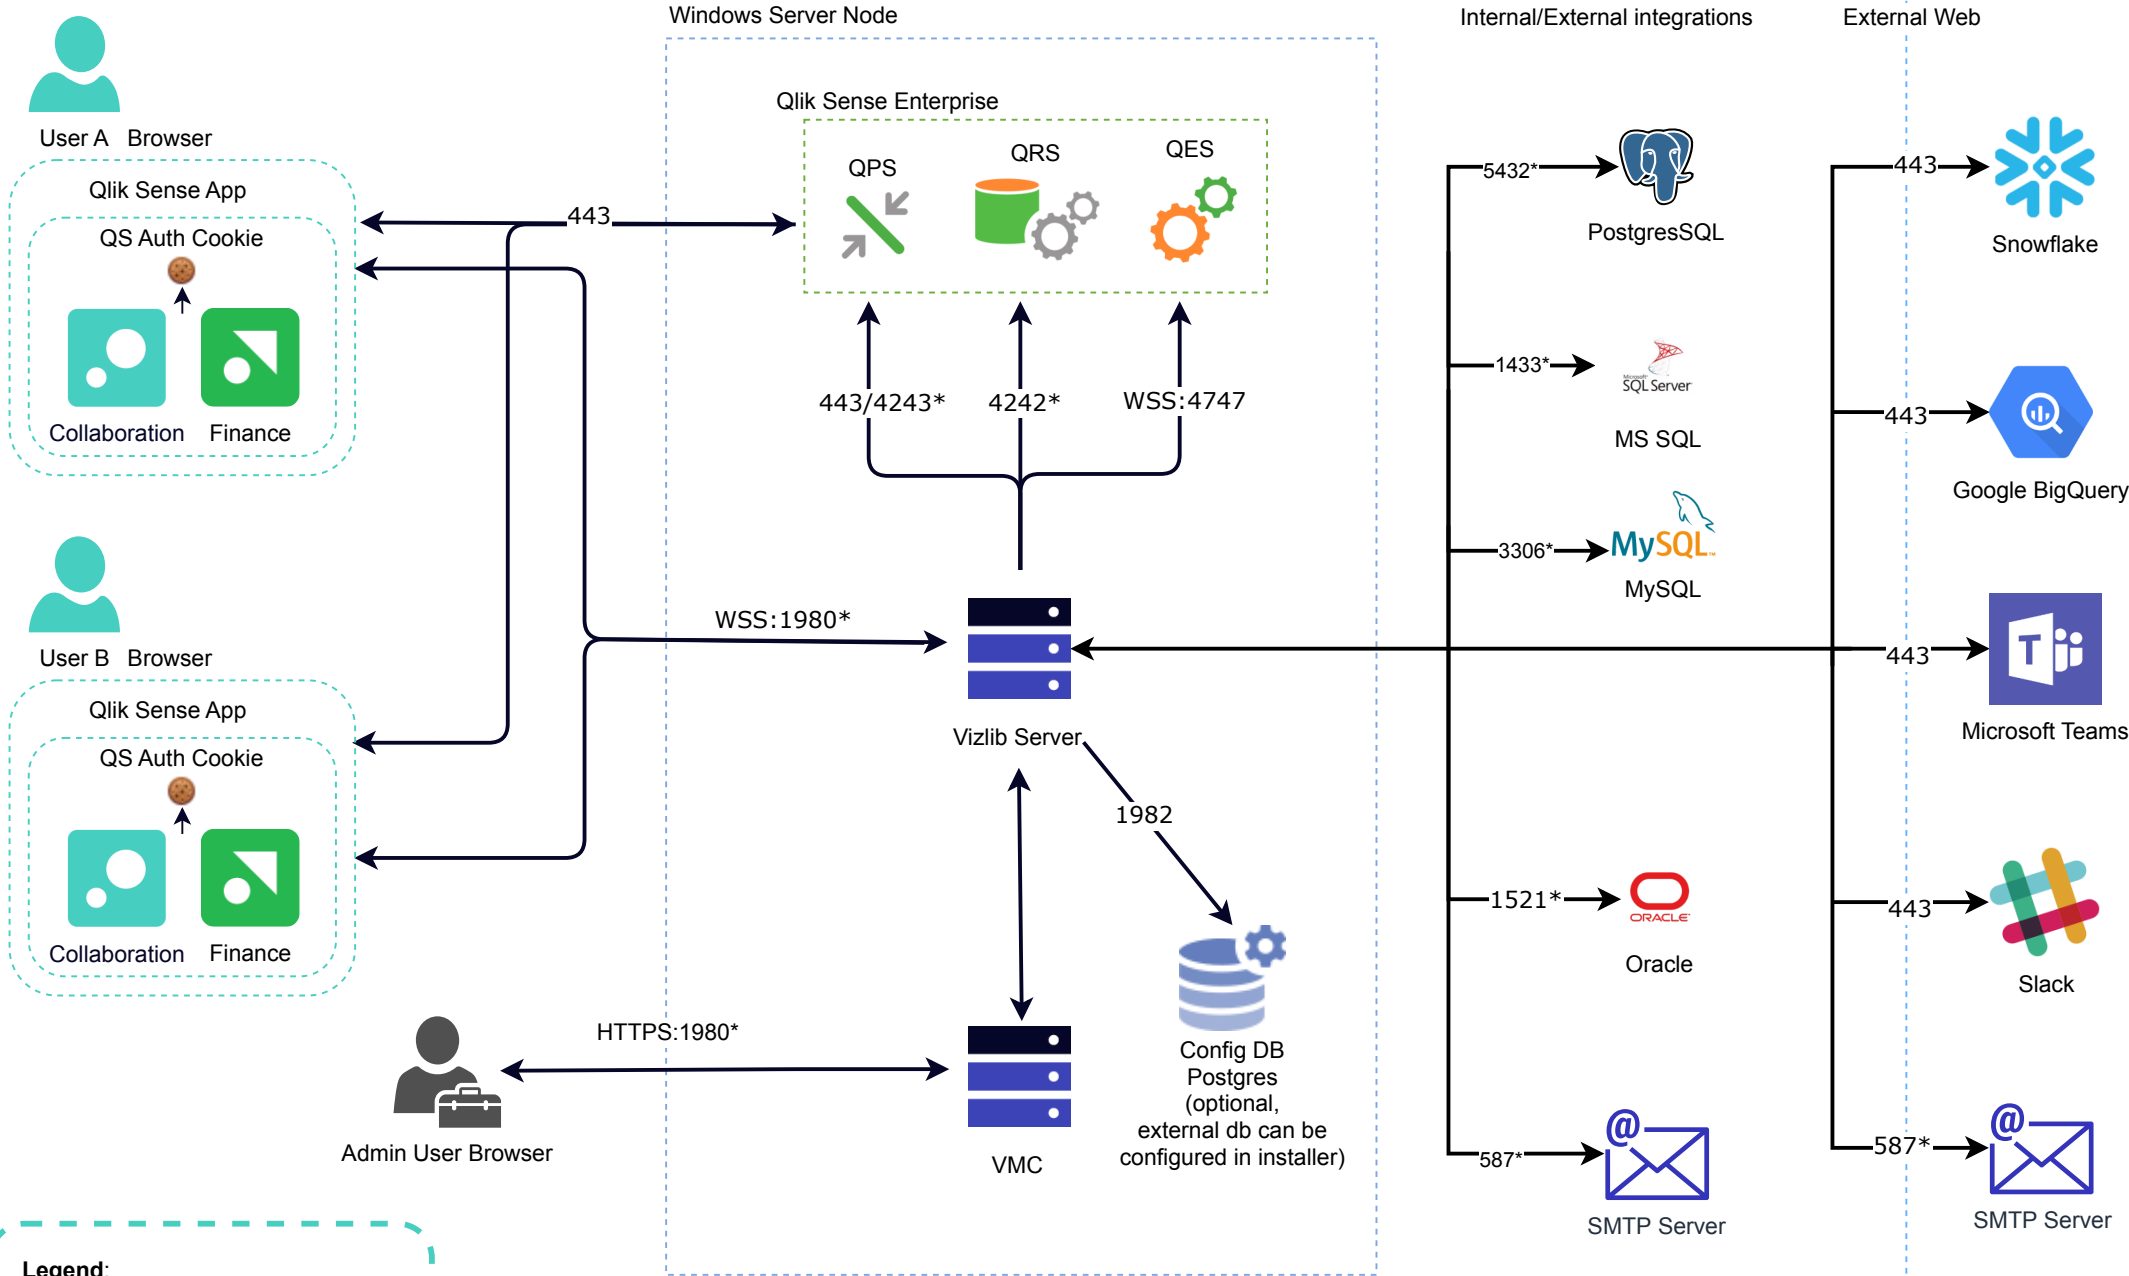

Vizlib Collaboration Enterprise - Single Node

Legend:
 * - port is configurable, except ports used by Qlik Sense Enterprise

Browser - Chrome, Edge, Firefox, Safari

Vizlib Collaboration Enterprise - Multi Node with load balancing nodes

Vizlib Server Enterprise - Multi Node with Dedicated Server

Legend:
 * - port is configurable
 Prerequisites:
 - QMC Virtual Proxy / Advanced / Session Cookie Domain configured (e.g. yourdomain.com)

Vizlib Server Enterprise- Single Node with Reverse Proxy

Vizlib Server for Qlik Cloud - Windows Installer

Vizlib Server for Qlik Cloud - Docker container

Vizlib Server Online