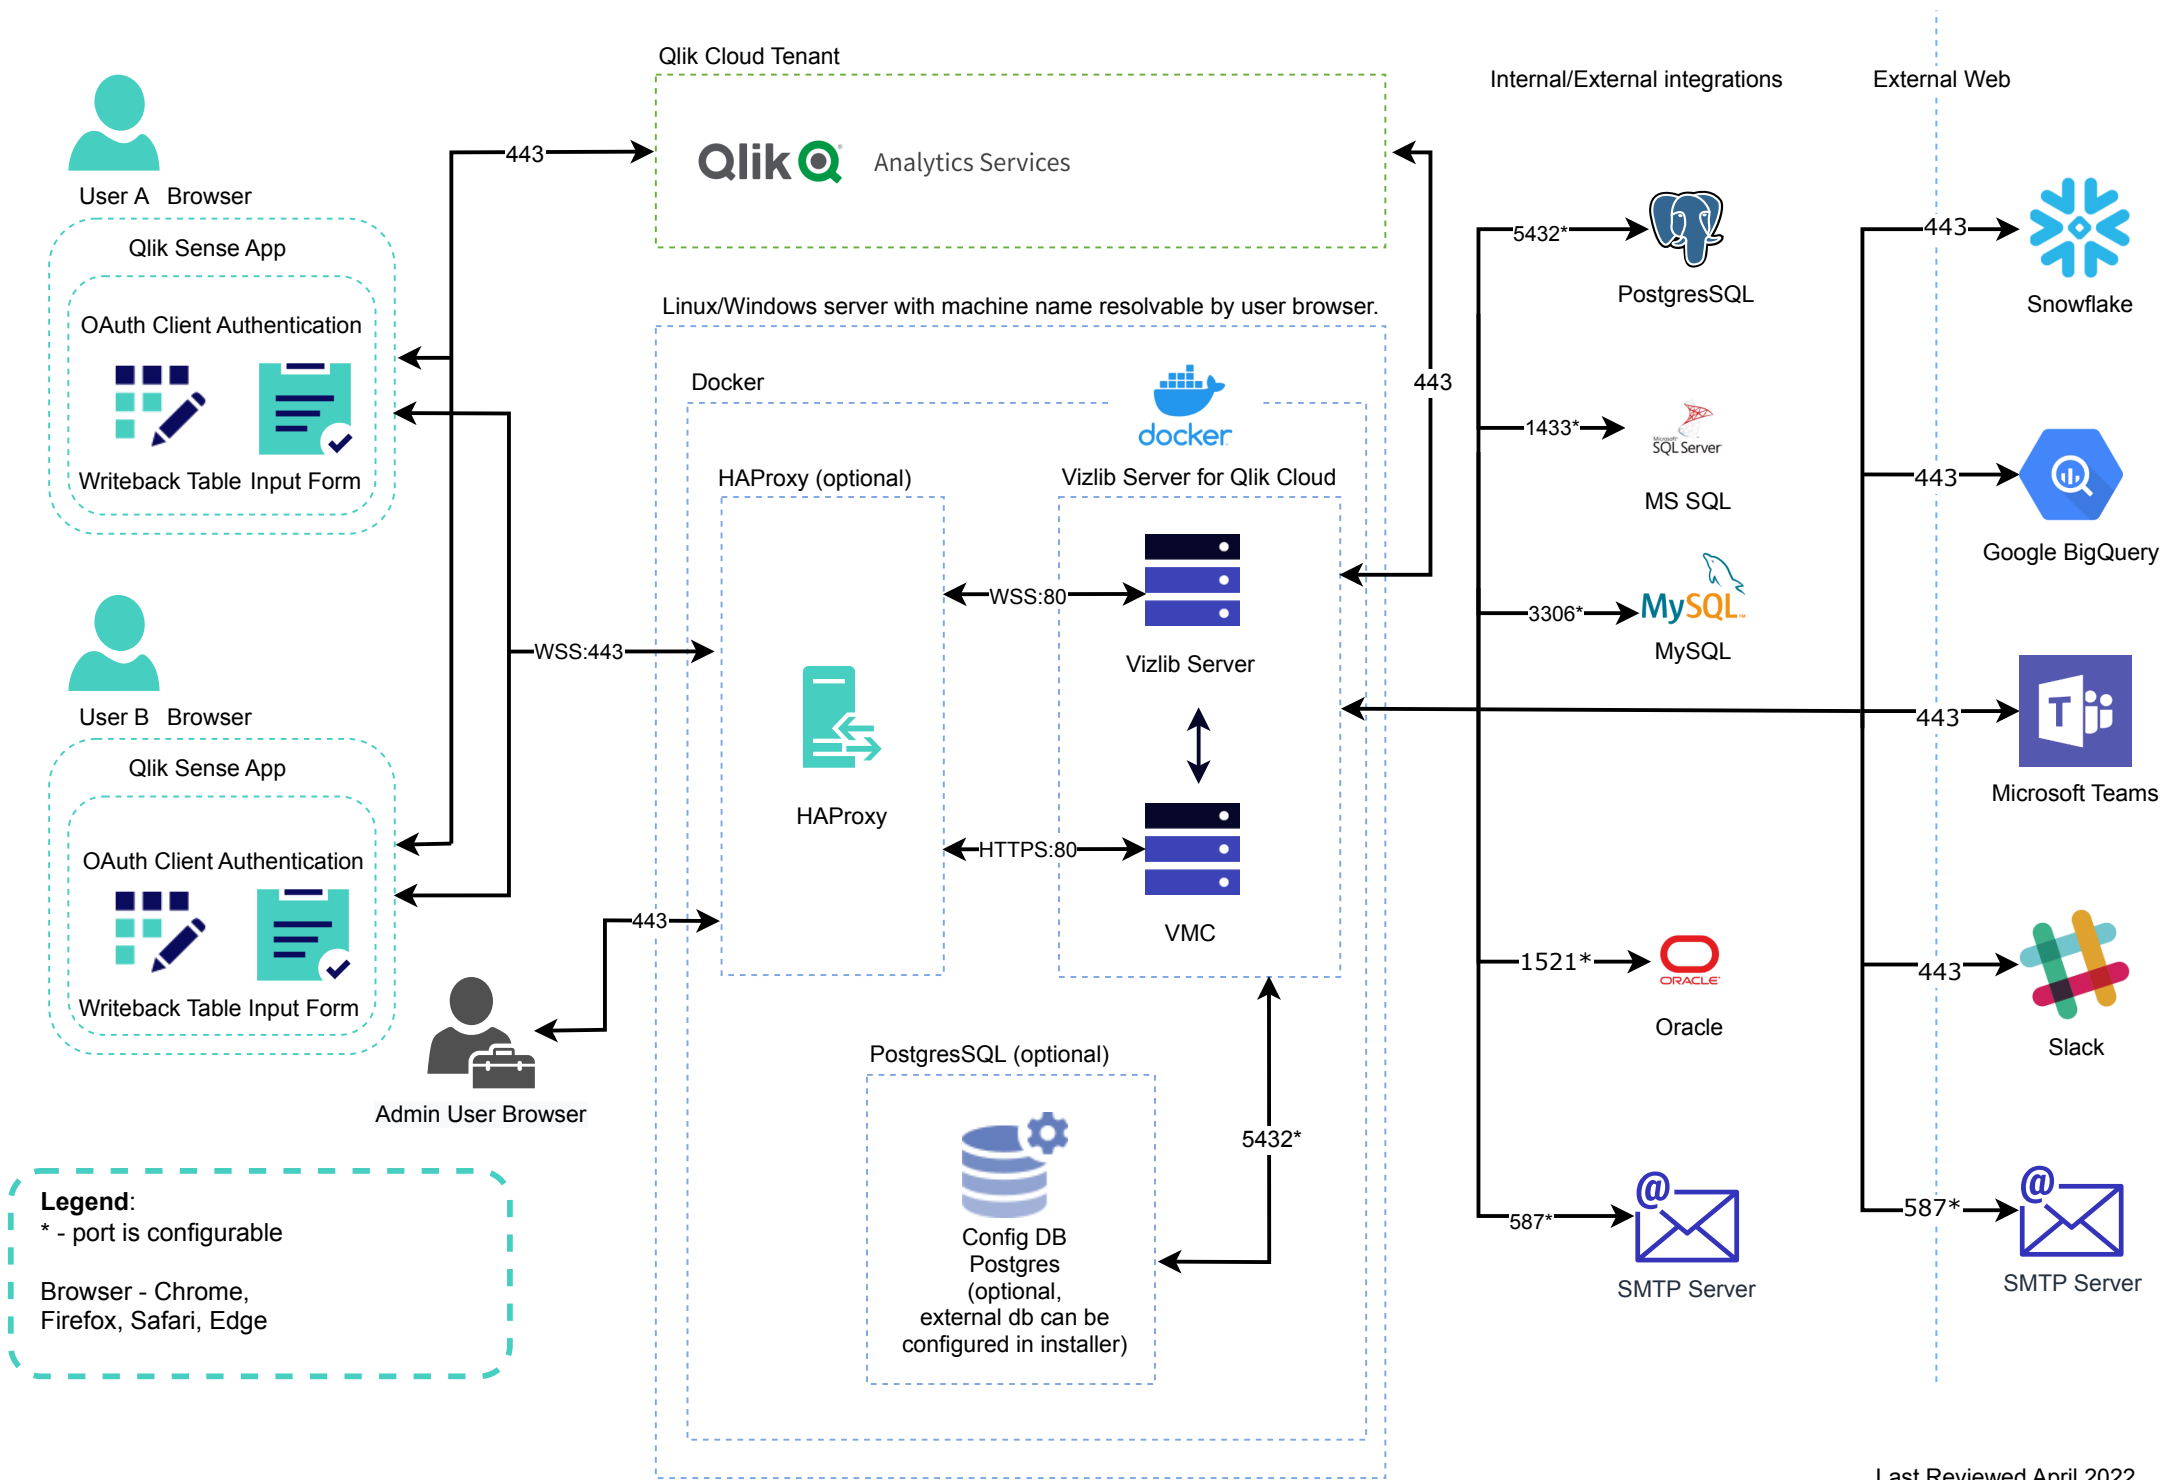

Vizlib Collaboration Enterprise - Single Node

Legend:
 * - port is configurable, except ports used by Qlik Sense Enterprise

Browser - Chrome, Edge, Firefox, Safari

Vizlib Collaboration Enterprise - Multi Node with load balancing nodes

Vizlib Server Enterprise - Multi Node with Dedicated Server

Legend:
 * - port is configurable
 Prerequisites:
 - QMC Virtual Proxy / Advanced / Session Cookie Domain configured (e.g. yourdomain.com)

Vizlib Server Enterprise- Single Node with Reverse Proxy

Vizlib Server for Qlik Cloud - Windows Installer

Vizlib Server for Qlik Cloud - Docker container

Vizlib Server Online