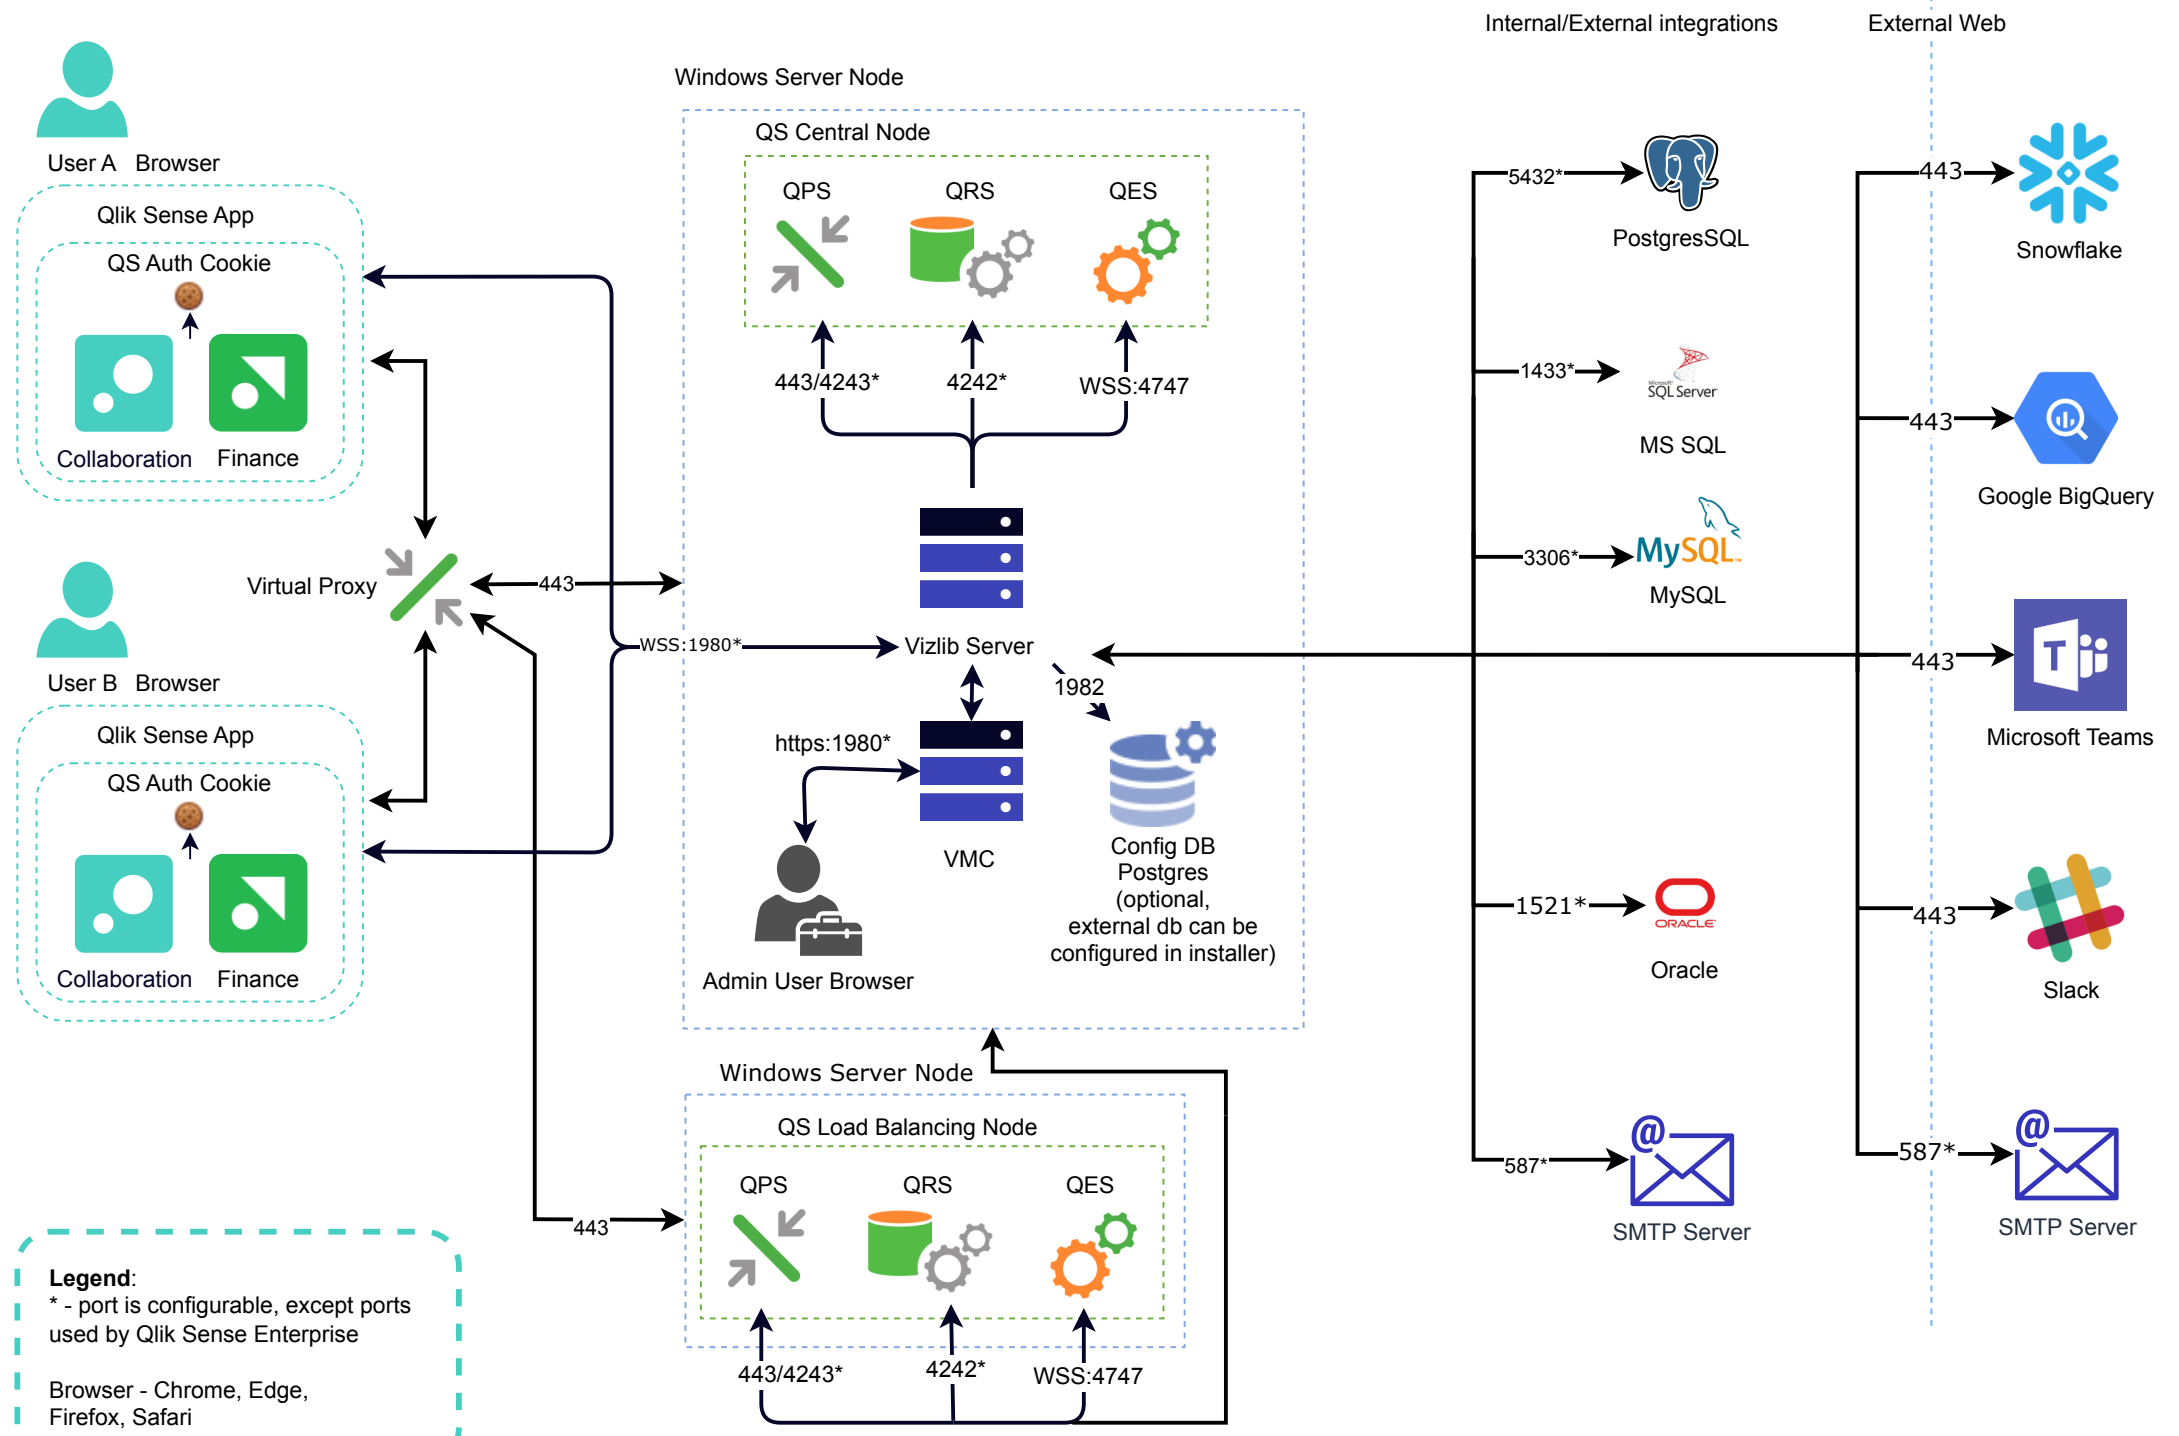

Vizlib Collaboration Enterprise - Single Node

Legend:
 * - port is configurable, except ports used by Qlik Sense Enterprise

Browser - Chrome, Edge, Firefox, Safari

Vizlib Collaboration Enterprise - Multi Node with load balancing nodes

Vizlib Server Enterprise - Multi Node with Dedicated Server

Legend:
 * - port is configurable
 Prerequisites:
 - QMC Virtual Proxy / Advanced / Session Cookie Domain configured (e.g. yourdomain.com)

Vizlib Server Enterprise- Single Node with Reverse Proxy

Vizlib Server for Qlik Cloud - Windows Installer

Vizlib Server for Qlik Cloud - Docker container

Vizlib Server Online