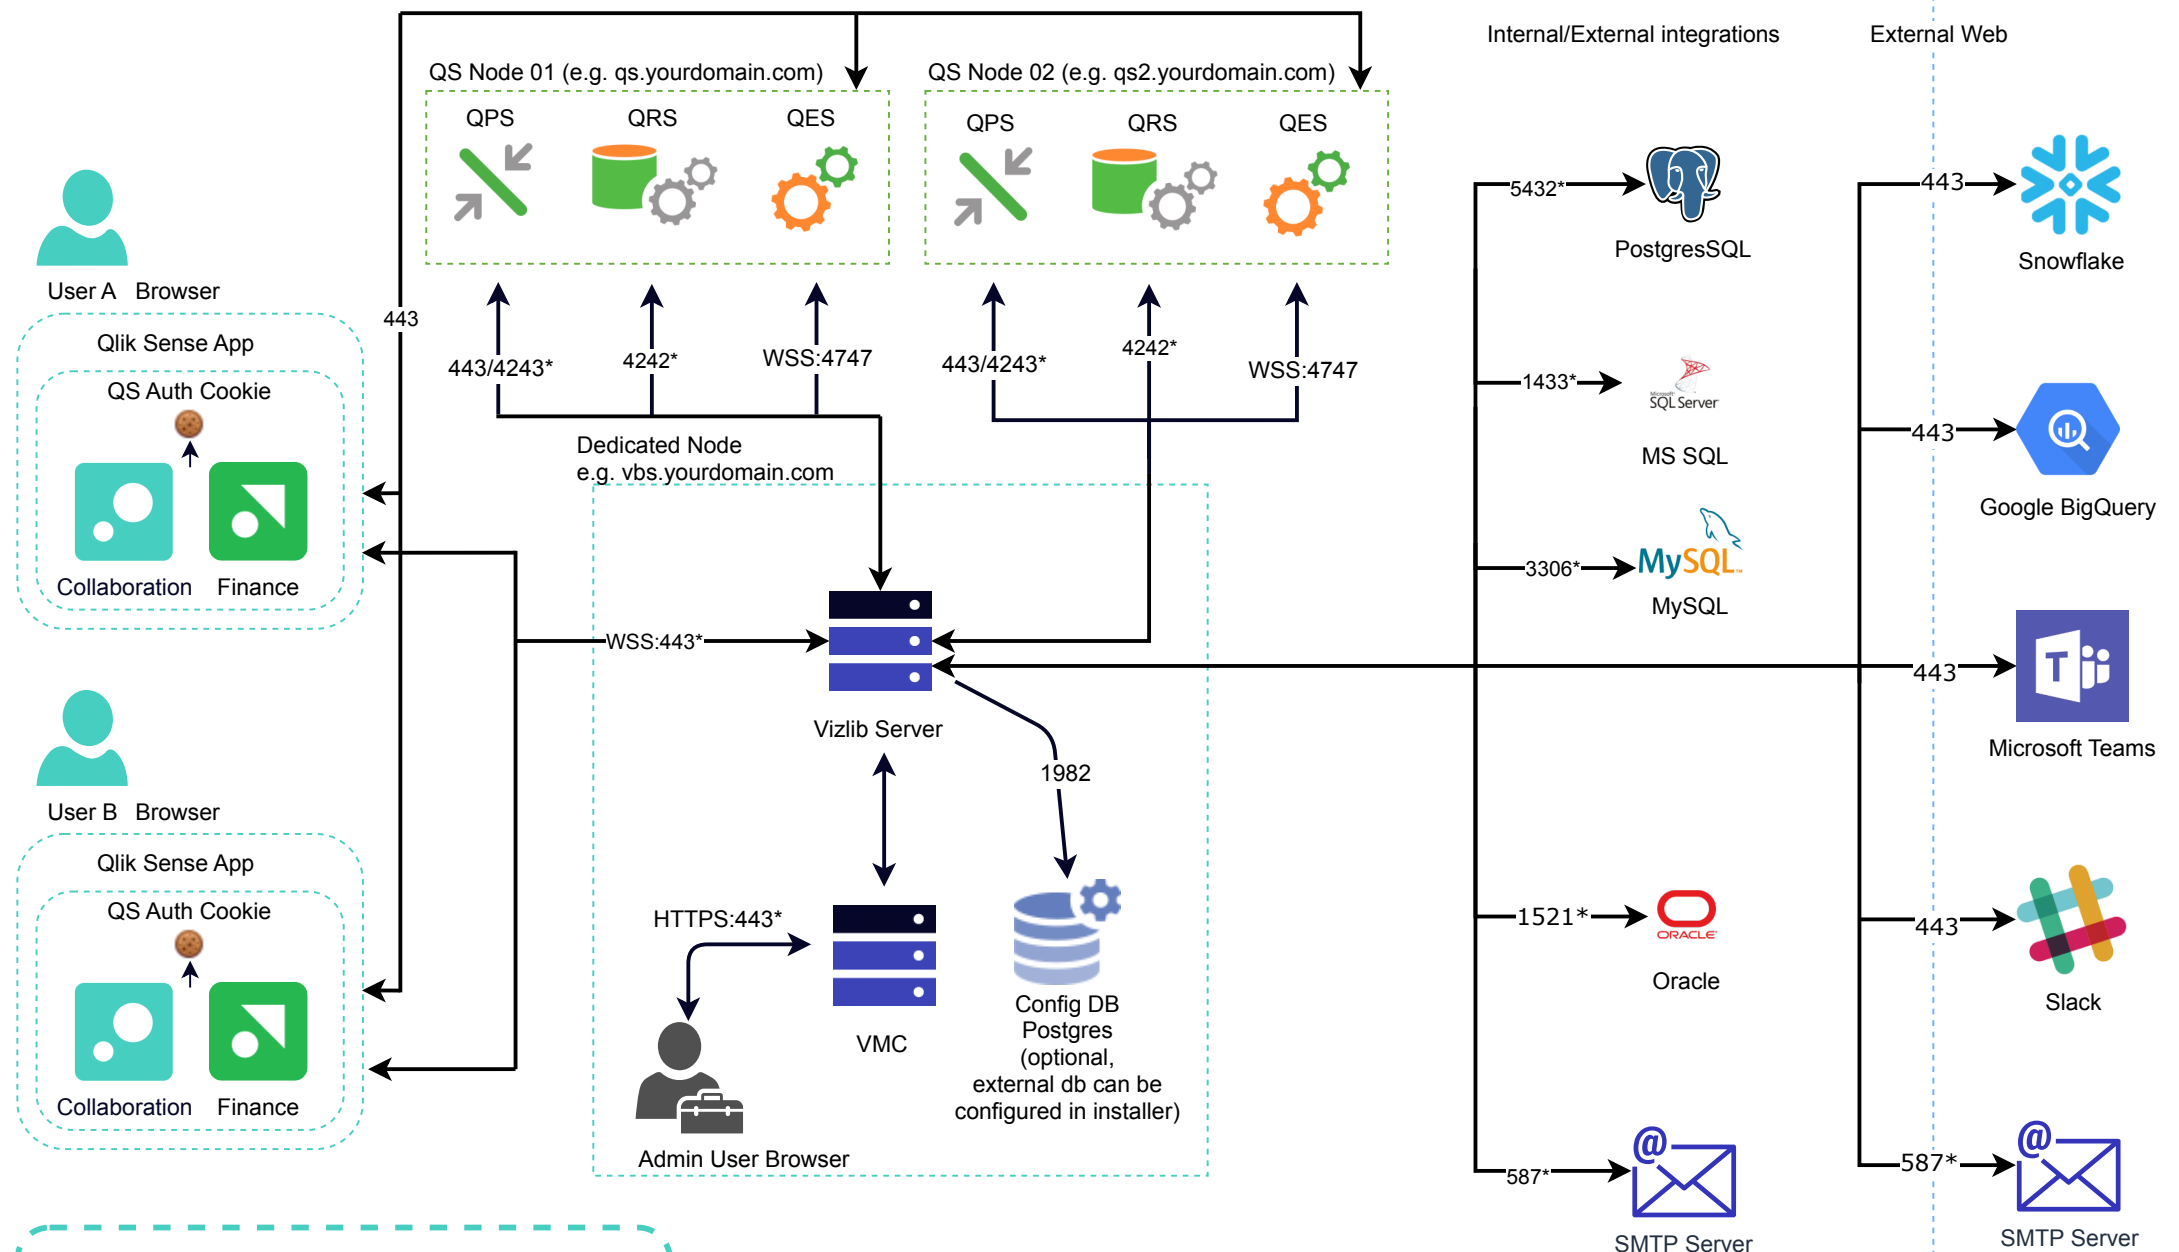

Vizlib Collaboration Enterprise - Single Node

Legend:
 * - port is configurable, except ports used by Qlik Sense Enterprise

Browser - Chrome, Edge, Firefox, Safari

Vizlib Collaboration Enterprise - Multi Node with load balancing nodes

Vizlib Server Enterprise - Multi Node with Dedicated Server

Legend:
 * - port is configurable
 Prerequisites:
 - QMC Virtual Proxy / Advanced / Session Cookie Domain configured (e.g. yourdomain.com)

Vizlib Server Enterprise- Single Node with Reverse Proxy

Vizlib Server for Qlik Cloud - Windows Installer

Vizlib Server for Qlik Cloud - Docker container

Vizlib Server Online