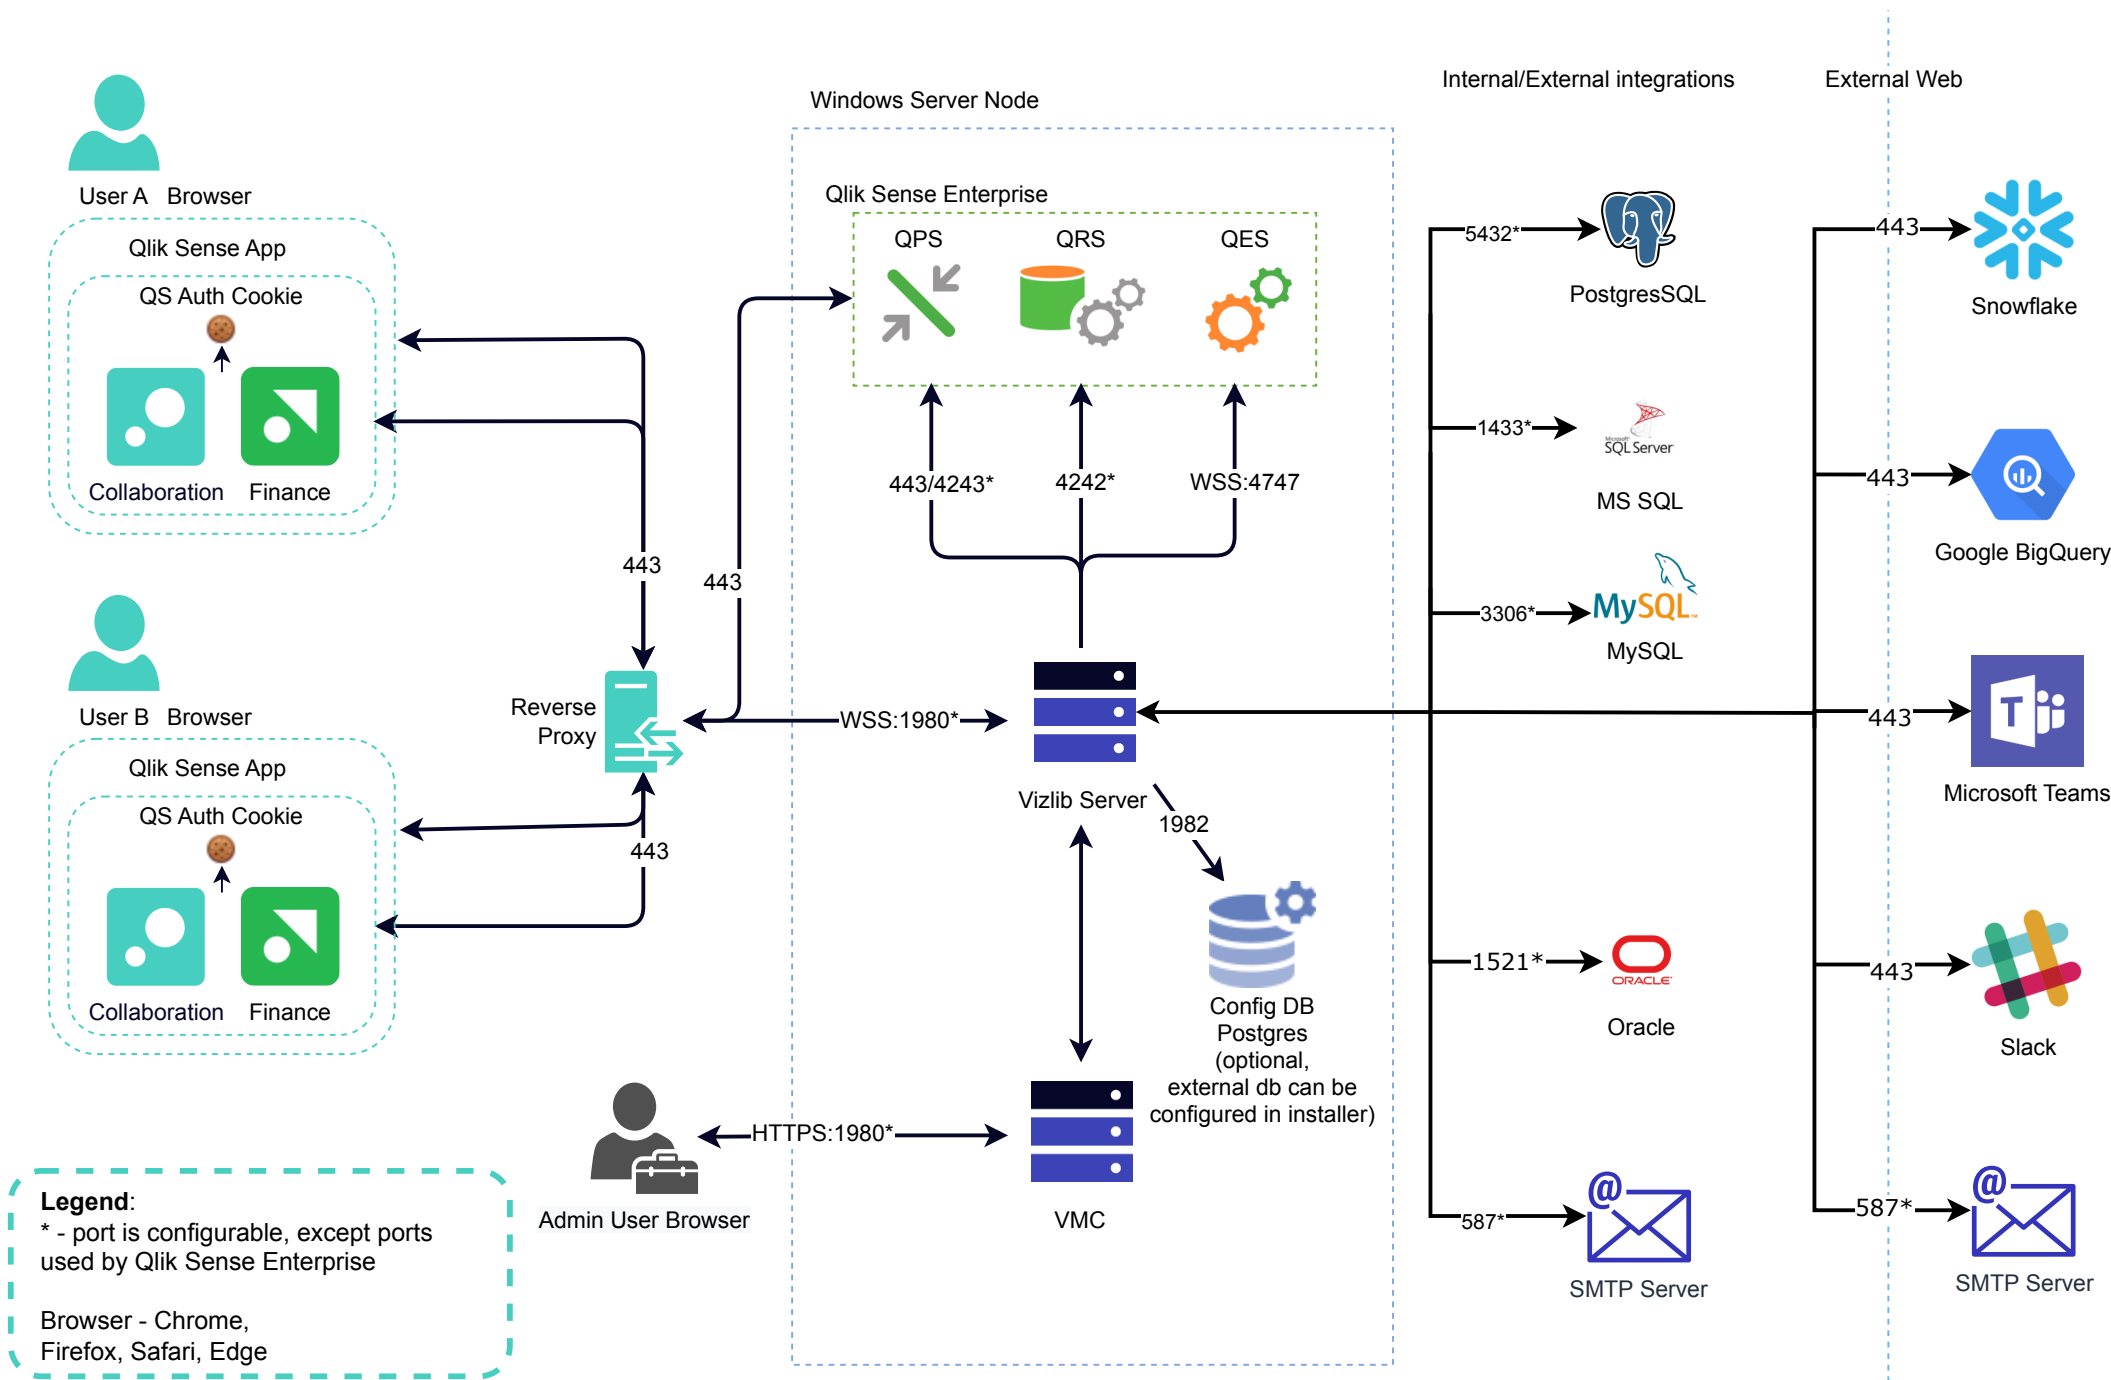

Vizlib Collaboration Enterprise - Single Node

Legend:
 * - port is configurable, except ports used by Qlik Sense Enterprise

Browser - Chrome, Edge, Firefox, Safari

Vizlib Collaboration Enterprise - Multi Node with load balancing nodes

Vizlib Server Enterprise - Multi Node with Dedicated Server

Legend:
 * - port is configurable
 Prerequisites:
 - QMC Virtual Proxy / Advanced / Session Cookie Domain configured (e.g. yourdomain.com)

Vizlib Server Enterprise- Single Node with Reverse Proxy

Vizlib Server for Qlik Cloud - Windows Installer

Vizlib Server for Qlik Cloud - Docker container

Vizlib Server Online