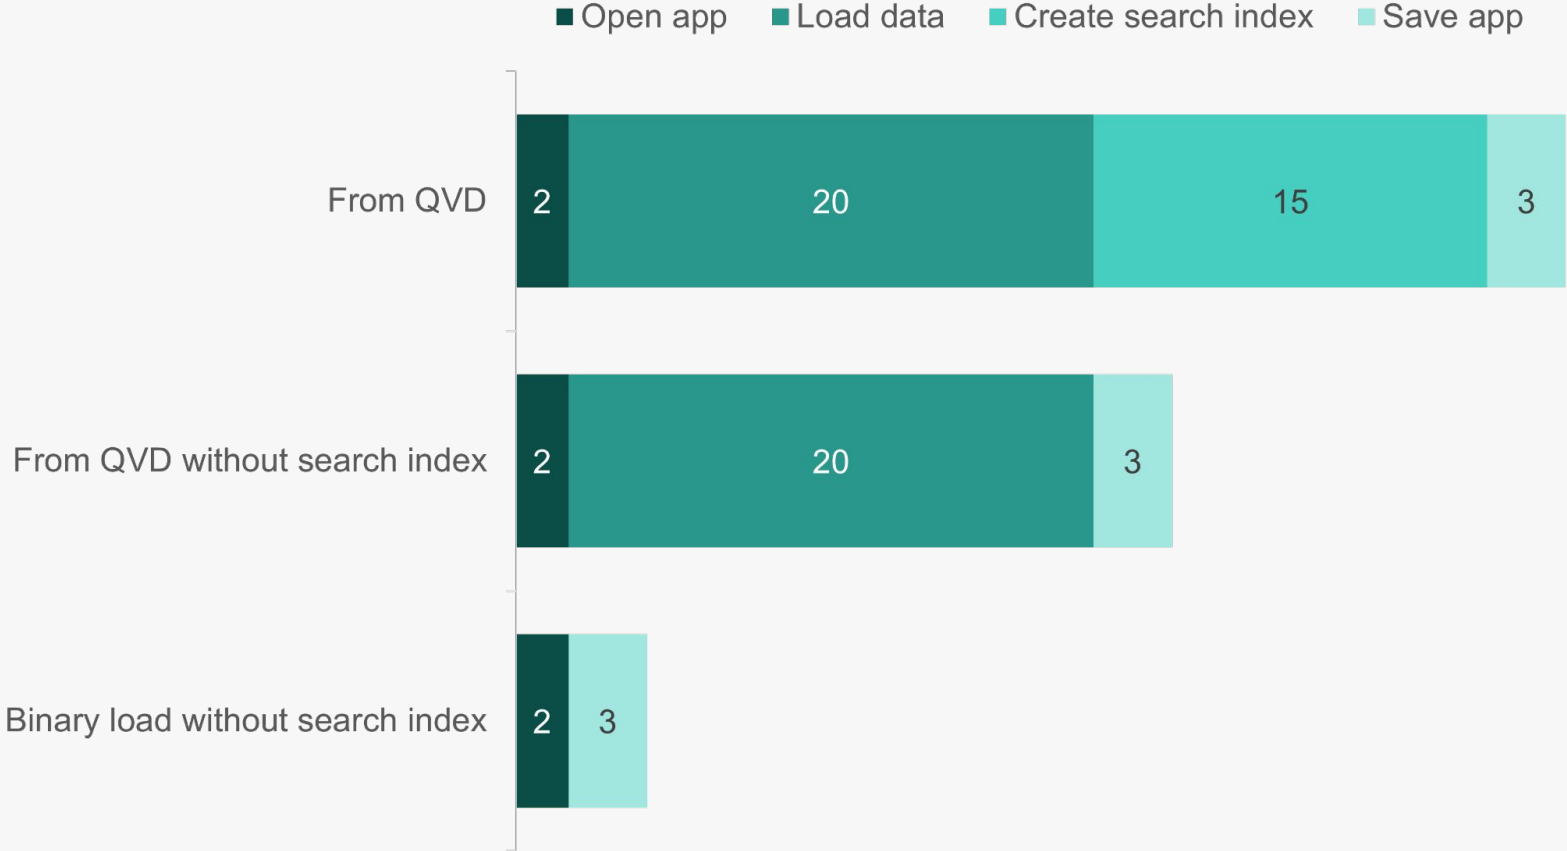

Hour Minute AM/PM

01 53 PM

[Reset](#) [Add Event](#)

Update

Text	Checkbox	Toggle	Country	Color	Icon
Lorem Ipsum 5	<input checked="" type="checkbox"/>	<input type="checkbox"/>	Lithuania	Grey	High
Lorem Ipsum 7	<input checked="" type="checkbox"/>	<input type="checkbox"/>	United Kingdo...	Purple	Low
Lorem Ipsum 4	<input type="checkbox"/>	<input type="checkbox"/>	South Africa	Green	Medium
			Sweden	Green	Medium
			Sweden	Blue	Low
			United States o...	Red	Low
			Germany	Orange	Medium
				Yellow	High

DEMO

VIZLIB.COM

Summary

Benefits of Binary load

- Instant load of any size of data
- Enterprise security
- Supported in-Load script editor – easier to troubleshoot and develop
- Works with more frequent full reload schedules

Next step – aggregate history

- Transform only what changes during the day
- Writeback to qvds for each day
- Full-load app, loads all qvds except today's
- Writeback app loads full app as binary and transform today's qvd